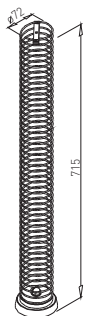

CABLE TUBE $\phi 72$

✕ ART. 30077
RAL 9006G

✕ OTHER COLOURS
made to order