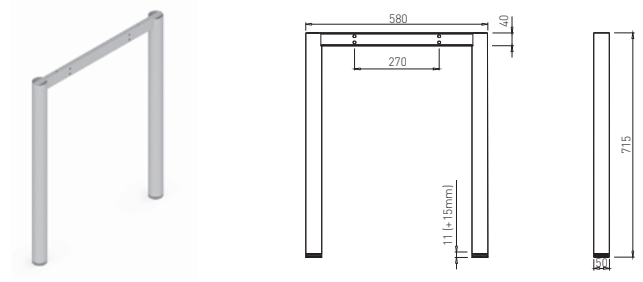

✕ ART. 30229
RAL 9006G

✕ OTHER COLOURS
made to order

PLUG CUBO FOR HEIGHT - ADJUSTABLE LEGS

✕ ART. 30709
RAL 7015 plastic

✕ ART. 20709
RAL 9005 plastic

For one leg 2 set of taps are needed.
Using the taps the height of the table can be regulated from 736 - 856 mm.

PLUG OXO FOR HEIGHT - ADJUSTABLE LEGS

✕ ART. 30704
RAL 7015 plastic

✕ ART. 20704
RAL 9005 plastic

For one leg 2 sets of taps are needed.
Using the taps the height of the table can be regulated from 736 - 856 mm.