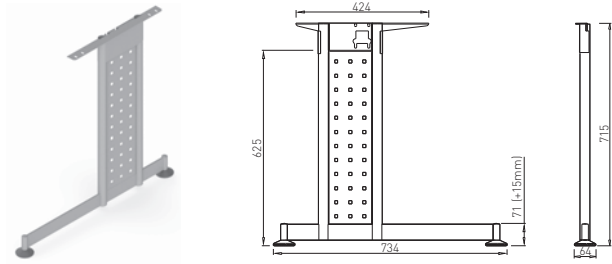

✕ SYSTEM DESK BAR

MARK C 700

✕ ART. 30210
RAL 9006G

✕ OTHER COLOURS
made to order