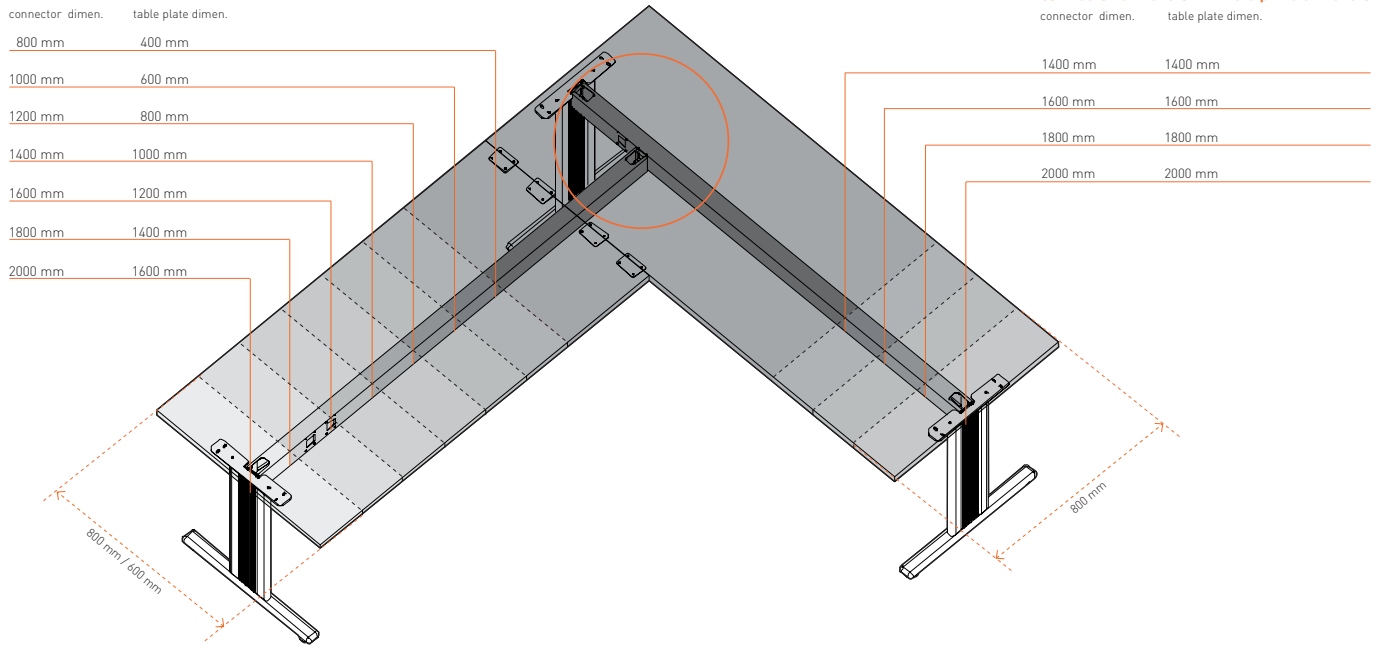

✕ SYSTEM DESK BAR

Angular solution for T legs 90°
for legs TEMPO, TEND, WORK, TILL

connector dimension - 400 mm = table plate dimension

connector dimen. table plate dimen.

800 mm	400 mm
1000 mm	600 mm
1200 mm	800 mm
1400 mm	1000 mm
1600 mm	1200 mm
1800 mm	1400 mm
2000 mm	1600 mm

connector dimension = table plate dimension

connector dimen. table plate dimen.

1400 mm	1400 mm
1600 mm	1600 mm
1800 mm	1800 mm
2000 mm	2000 mm

Angular solution for T legs 90°
for legs TEMPO, TEND, WORK, TILL

connector dimension - 400 mm = table plate dimension

connector dimen. table plate dimen.

800 mm	400 mm
1000 mm	600 mm
1200 mm	800 mm
1400 mm	1000 mm
1600 mm	1200 mm
1800 mm	1400 mm
2000 mm	1600 mm

connector dimension + 400 mm = table plate dimension