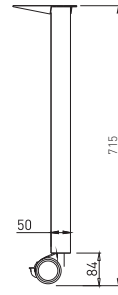

CUB - IN K

✕ ART. 30387
RAL 9006G

✕ OTHER COLOURS
made to order