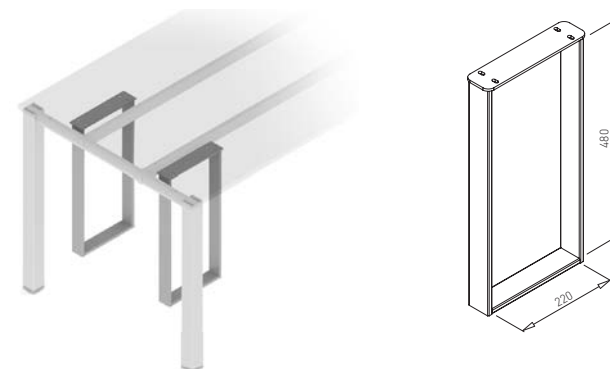

✕ ART. 30526
RAL 9006G

COMPUTER HOLDER

✕ ART. 30846
RAL 9006G

SUPPORTER CUBO

✕ ART. 30092
RAL 9006G

ANGULAR SOLUTION - for legs from system FRAME

Telescopic connectors 1500 - 2000 can be used with all other dimensions of table plates