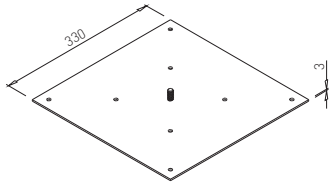

✕ ART. 30632
RAL 9006G

✕ OTHER COLOURS
made to order

✕ INDEPENDENT TABLE BASES

TERRA for table tops up to $\varnothing 800$ mm and up to 700 x 700 mm

UP PLATE TERRA 330 x 330

✕ ART. 30162
RAL 9006G

✕ OTHER COLOURS
made to order