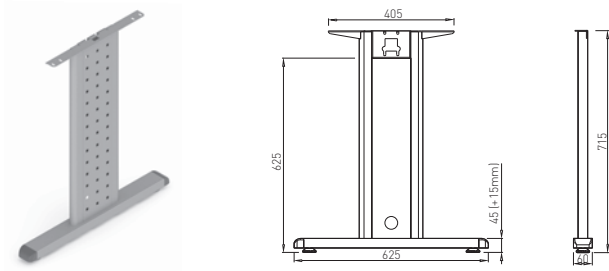

✕ SYSTEM DESK BAR

WORK T 600

✕ ART. 30199
RAL 9006G

✕ OTHER COLOURS
made to order