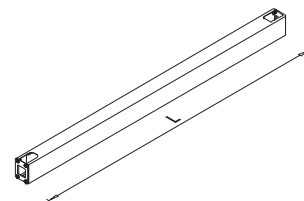

✕ ART. 31270
RAL 9006G

✕ OTHER COLOURS
made to order

LENGTH OF DESKBAR = LENGTH OF TABLE PLATE - 600 mm

SYSTEM DESK BAR ✕

8-9

✕ SYSTEM DESK BAR

DESK BAR BASIC

DESK BAR 800
L=703 mm ✕ ART. 30014
RAL 9006G

DESK BAR 1000
L=903 mm ✕ ART. 30015
RAL 9006G

DESK BAR 1200
L=1103 mm ✕ ART. 30017
RAL 9006G

DESK BAR 1400
L=1303 mm ✕ ART. 30019
RAL 9006G

DESK BAR 1600
L=1503 mm ✕ ART. 30021
RAL 9006G

DESK BAR 1800
L=1703 mm ✕ ART. 30022
RAL 9006G