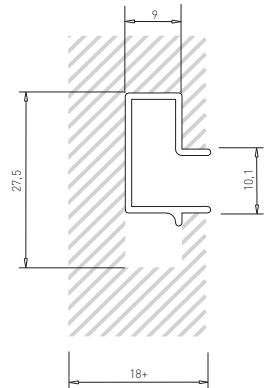

✕ OTHER COLOURS
made to order

✕ SYSTEM WALL

WALL PROFILE AL

✕ ART. 20678
ALUMINIUM

L:4 m

WALL PROFILE AL DOUBLE

✕ ART. 20053
ALUMINIUM

L:4 m