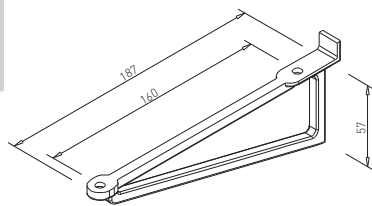

SUPPORTER SHELF

✕ ART. 30681
RAL 9006 G

✕ OTHER COLOURS
made to order