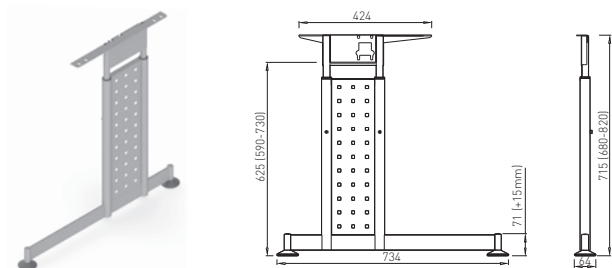

MARK C 700 HV

✕ ART. 30185
RAL 9006G

✕ OTHER COLOURS
made to order