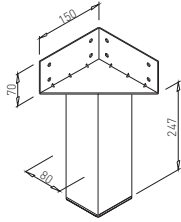

METAL FURNITURE BASES ✕

SILK 80 CUBO

✕ ART. 30903
RAL 9006G

✕ OTHER COLOURS
made to order