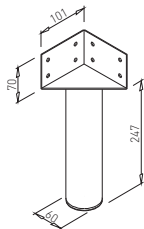

SILK ø60

✕ ART. 30183
RAL 9006G

✕ OTHER COLOURS
made to order