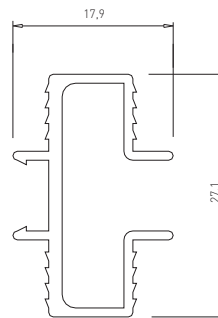

✕ OTHER COLOURS
made to order

✕ SYSTEM WALL

WALL PROFILE AL

✕ ART. 20678
ALUMINIUM

L:4 m

WALL PROFILE AL DOUBLE

✕ ART. 20053
ALUMINIUM

L:4 m