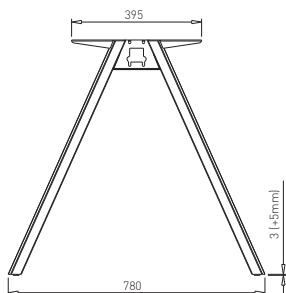

✕ ART. 31270
RAL 9006G

✕ OTHER COLOURS
made to order

LENGTH OF DESKBAR = LENGTH OF TABLE PLATE - 600 mm

SYSTEM DESK BAR ✕

8-9

✕ SYSTEM DESK BAR

DESK BAR BASIC

DESK BAR 800
L=703 mm ✕ ART. 30014
RAL 9006G

DESK BAR 1000
L=903 mm ✕ ART. 30015
RAL 9006G

DESK BAR 1200
L=1103 mm ✕ ART. 30017
RAL 9006G

DESK BAR 1400
L=1303 mm ✕ ART. 30019
RAL 9006G

DESK BAR 1600
L=1503 mm ✕ ART. 30021
RAL 9006G

DESK BAR 1800
L=1703 mm ✕ ART. 30022
RAL 9006G

DESK BAR 2000
L=1903 mm ✕ ART. 30023
RAL 9006G

DESK BAR TELESCOPIC 1000 - 1600

DESK BAR TELESKOPIC 1000 - 1600 ✕ ART. 31141
L=903 - 1503 mm RAL 9006G

DESK BAR TELESCOPIC 1400 - 2000

DESK BAR TELESCOPIC 1400 - 2000 ✕ ART. 31140
L=1303 - 1903 mm RAL 9006G