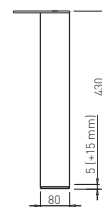

✕ ART. 30973
ALUMINIUM

✕ OTHER COLOURS
made to order

ROMB 80 CLUB

✕ ART. 31266
ALUMINIUM

✕ OTHER COLOURS
made to order

INDEPENDENT LEGS ✕

PARK Z

✕ ART. 30848
RAL 9006G