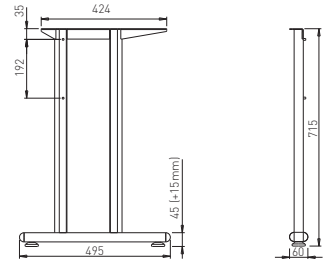

AVA C 500

✕ ART. 30173
RAL 9006G

✕ OTHER COLOURS
made to order