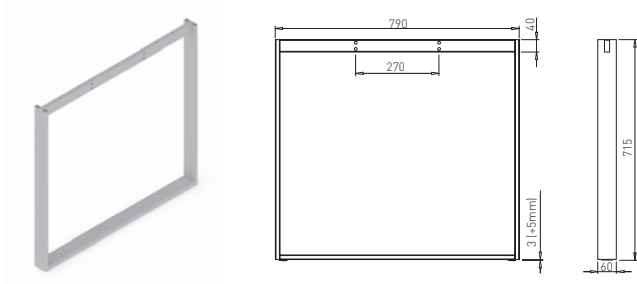

✕ SYSTEM FRAME

Q 800

✕ ART. 30858
RAL 9006G

✕ OTHER COLOURS
made to order