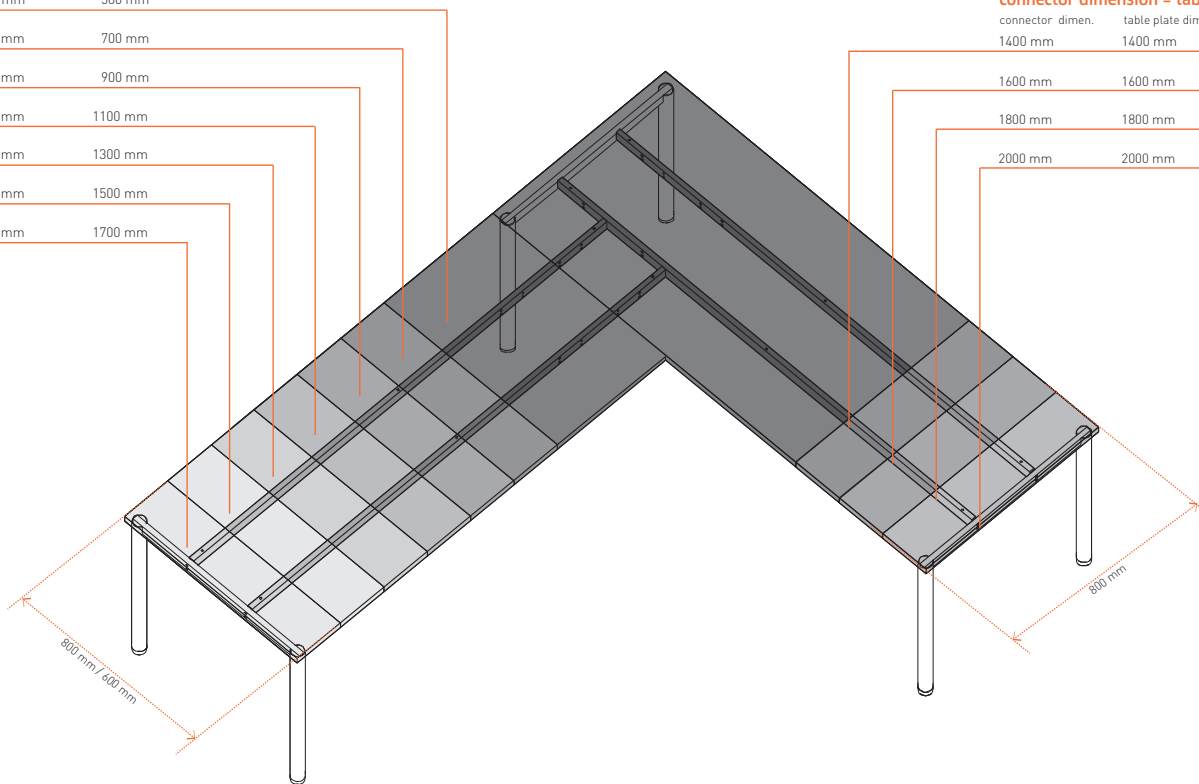

ANGULAR SOLUTION - for legs from system FRAME

Telescopic connectors 1500 - 2000 can be used with all other dimensions of table plates

connector dimension - 300 mm = table plate dimension

connector dimen.	table plate dimen.
800 mm	500 mm
1000 mm	700 mm
1200 mm	900 mm
1400 mm	1100 mm
1600 mm	1300 mm
1800 mm	1500 mm
2000 mm	1700 mm

connector dimension = table plate dimension

connector dimen.	table plate dimen.
1400 mm	1400 mm
1600 mm	1600 mm
1800 mm	1800 mm
2000 mm	2000 mm