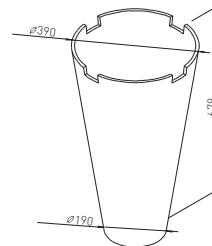

COLUMN BOMA WOOD CONE $\varnothing 720$

✕ ART. 20635
BEECH WOOD