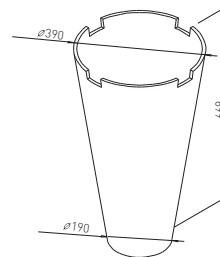

COLUMN BOMA WOOD CONE $\varnothing 820$

✕ ART. 20636
BEECH WOOD