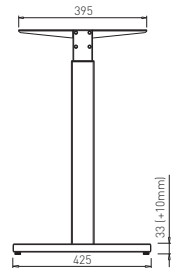

TILL T 400 HV

✕ ART. 31274
RAL 9006G

✕ OTHER COLOURS
made to order