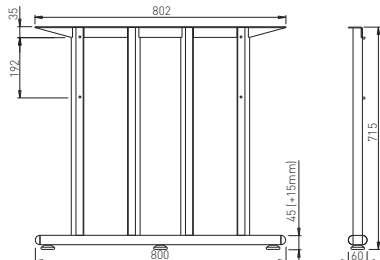

AVA CC 800

✕ ART. 30251
RAL 9006G

✕ OTHER COLOURS
made to order