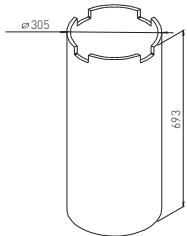

PLATE BOMA $\varnothing 620$ B

✘ ART. 30163
RAL 9006G

✘ OTHER COLOURS
made to order

COLUMN BOMA WOOD $\varnothing 305$ / $\varnothing 620$

✘ ART. 20280
BEECH WOOD

COLUMN BOMA WOOD CONE $\varnothing 620$

✘ ART. 20634
BEECH WOOD