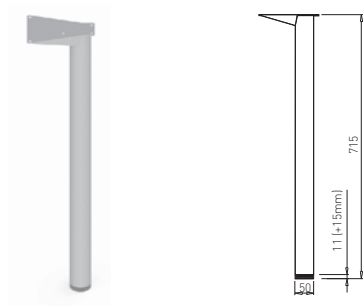

✕ INDEPENDENT LEGS

FIFTY

✕ ART. 30052
RAL 9006G

✕ OTHER COLOURS
made to order