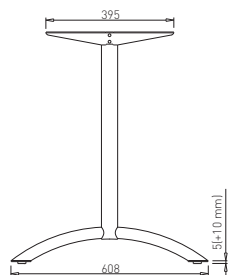

✕ SYSTEM SOLO

SOLO ARCH

✕ ART. 30793
RAL 9006G

✕ OTHER COLOURS
made to order

NEW