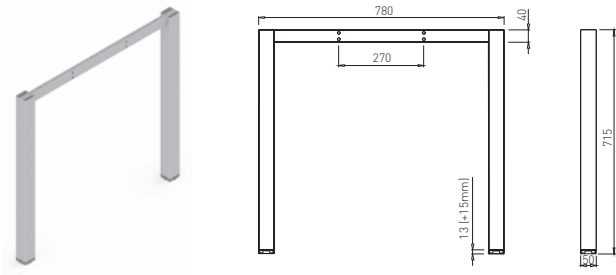

1400 mm 1400 mm

1600 mm 1600 mm

1800 mm 1800 mm

2000 mm 2000 mm

Angular solution for C legs 90° for legs COMO, MARK

connector dimension - 400 mm = table plate dimension

connector dimen. table plate dimen.

800 mm 400 mm

1000 mm 600 mm

1200 mm 800 mm

1400 mm 1000 mm

1600 mm 1200 mm

1800 mm 1400 mm

2000 mm 1600 mm

connector dimension + 400 = table plate dimension

connector dimen. table plate dimen.

800 mm 1200 mm

1000 mm 1400 mm

1200 mm 1600 mm

✕ SYSTEM FRAME

CUBO 50/800

✕ ART. 30228
RAL 9006G

✕ OTHER COLOURS
made to order

CUBO 50/600

✕ ART. 30229
RAL 9006G

✕ OTHER COLOURS
made to order

PLUG CUBO FOR HEIGHT - ADJUSTABLE LEGS

✕ ART. 30709
RAL 7015 plastic

✕ ART. 20709
RAL 9005 plastic

For one leg 2 set of taps are needed.
Using the taps the height of the table can be regulated from 736 - 856 mm.