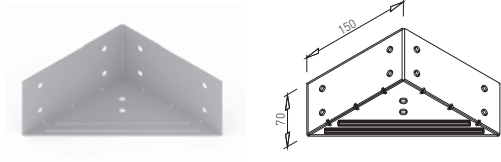

ANGULAR ELEMENT SILK

✕ ART. 30180
RAL 9006G

✕ OTHER COLOURS
made to order