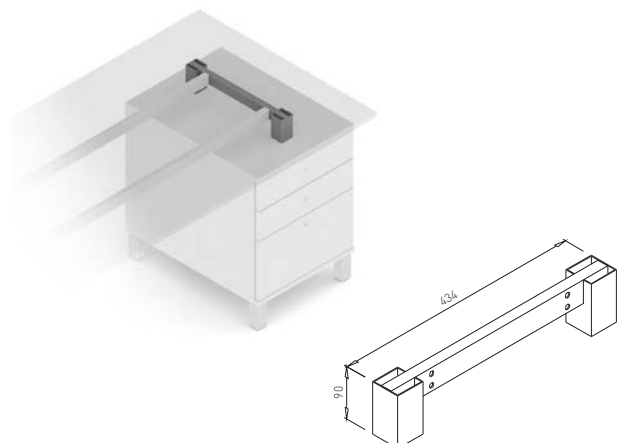

✕ ART. 30526
RAL 9006G

COMPUTER HOLDER

✕ ART. 30846
RAL 9006G

SUPPORTER CUBO

✕ ART. 30092
RAL 9006G

ANGULAR SOLUTION - for legs from system FRAME

Telescopic connectors 1500 - 2000 can be used with all other dimensions of table plates

connector dimension - 300 mm = table plate dimension

connector dimen.	table plate dimen.
800 mm	500 mm
1000 mm	700 mm
1200 mm	900 mm
1400 mm	1100 mm
1600 mm	1300 mm
1800 mm	1500 mm
2000 mm	1700 mm

connector dimension = table plate dimension