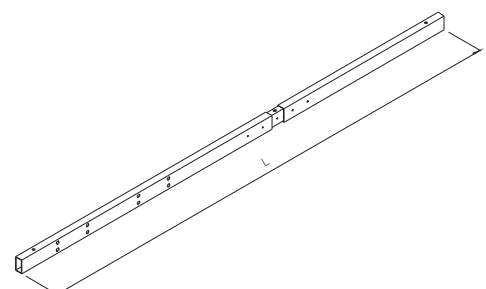

CONNECTORS TELESCOPIC 1500 - 2000

CONNECTOR 1500 - 2000 ✕ ART. 30377
L=1410 - 1910 mm RAL 9006G