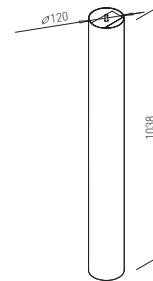

✕ ART. 30839
RAL 9006G

✕ OTHER COLOURS
made to order

✘ INDEPENDENT TABLE BASES

BOMA for table tops up to $\varnothing 1100$ mm and up to 900 x 900 mm

CROSS BOMA 600

✘ ART. 30279
RAL 9006G

✘ OTHER COLOURS
made to order