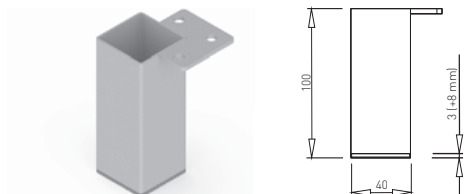

✕ METAL FURNITURE BASES

CUBIC 40 x 40

✕ ART. 30643
RAL 9006G

✕ OTHER COLOURS
made to order