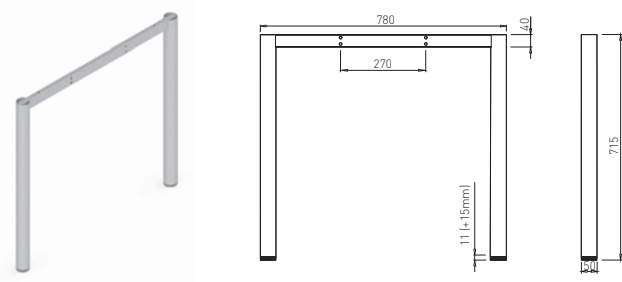

SYSTEM FRAME ✕

14-15

OXO 50/800

✕ ART. 30221
RAL 9006G

✕ OTHER COLOURS
made to order