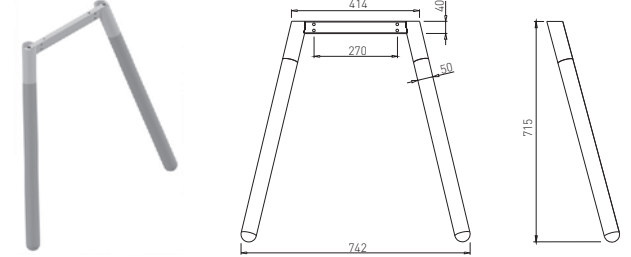

For one leg 2 sets of taps are needed.
Using the taps the height of the table can be regulated from 736 - 856 mm.

✕ SYSTEM FRAME

WOOD FE 70x30/800

✕ ART. 30293
RAL 9005FE
OAK OILED

✕ OTHER COLOURS
made to order

NEW

WOOD FE ø50/800

✕ ART. 30294
RAL 9005FE
OAK OILED

✕ OTHER COLOURS
made to order

NEW

LENGTH OF CONNECTOR = LENGTH OF TABLE PLATE - 400 mm

CONNECTORS BASIC

CONNECTOR 600 ✕ ART. 30232
L=510 mm RAL 9006G