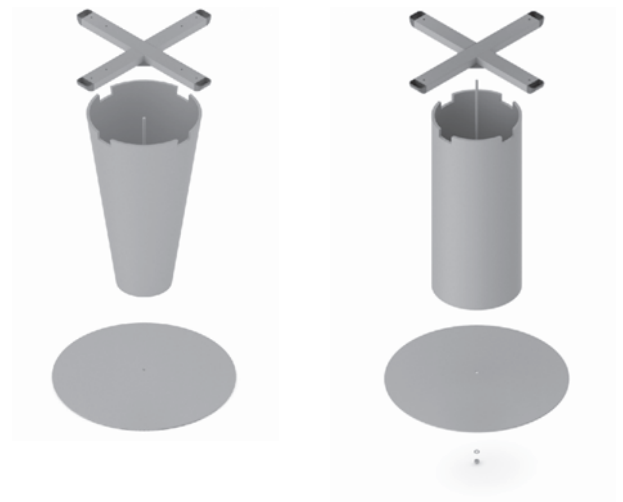

COLUMN BOMA IRON $\varnothing 305$ / $\varnothing 620$

✘ ART. 31203
RAL 9006G

✘ OTHER COLOURS
made to order