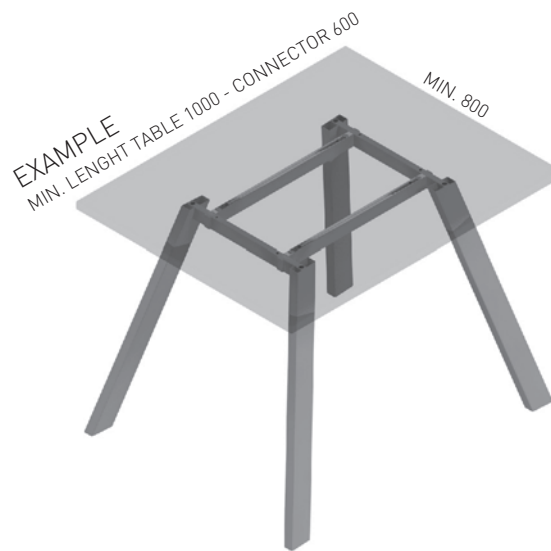

For one leg 2 sets of taps are needed.
Using the taps the height of the table can be regulated from 736 - 856 mm.

✕ SYSTEM FRAME

WOOD FE 70x30/800

✕ ART. 30293
RAL 9005FE
OAK OILED

✕ OTHER COLOURS
made to order

NEW

WOOD FE ø50/800

✕ ART. 30294
RAL 9005FE
OAK OILED

✕ OTHER COLOURS
made to order

NEW

LENGTH OF CONNECTOR = LENGTH OF TABLE PLATE - 400 mm

CONNECTORS BASIC

CONNECTOR 600 ✕ ART. 30232
L=510 mm RAL 9006G