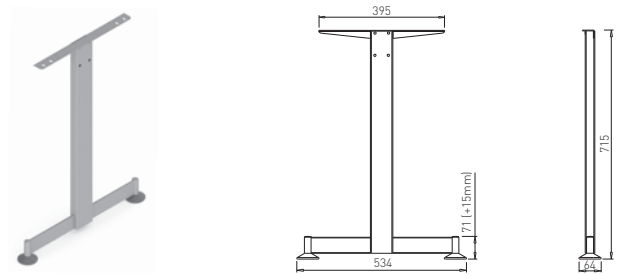

TEND T 400

✕ ART. 30745
RAL 9006G

✕ OTHER COLOURS
made to order