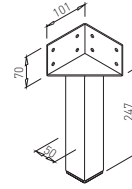

SILK 50 CUBO

✕ ART. 30644
RAL 9006G

✕ OTHER COLOURS
made to order