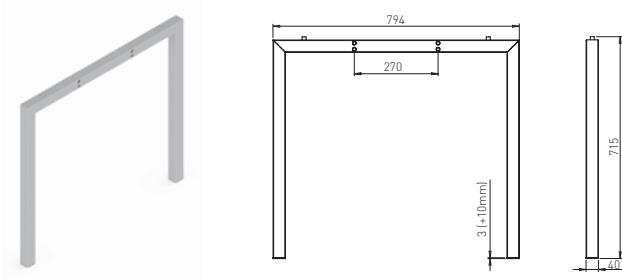

SYSTEM FRAME ✕

16-17

SAVANA 40/800

✕ ART. 30813
RAL 9006G

✕ OTHER COLOURS
made to order