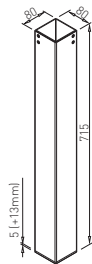

✕ SYSTEM KOTA

KOTA 80x80

✕ ART. 30900
RAL 9006G

✕ OTHER COLOURS
made to order