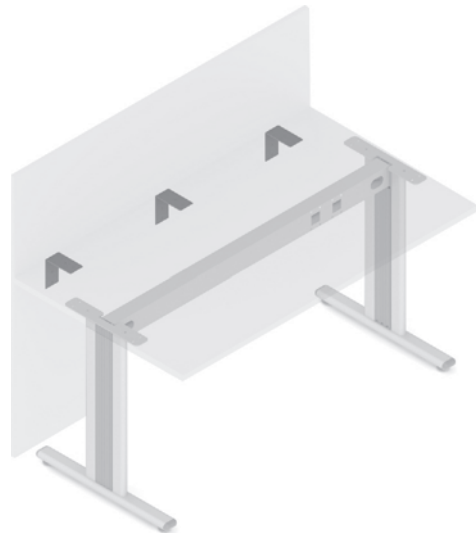

✕ OTHER COLOURS
made to order

CABLE SHELF

✕ ART. 30525
RAL 9006G

✕ OTHER COLOURS
made to order

ACCESSORIES FOR ALL SYSTEM ✕

ANGULAR CONNECTING PLATE

✕ ART. 30705
RAL 9006G

✕ OTHER COLOURS
made to order