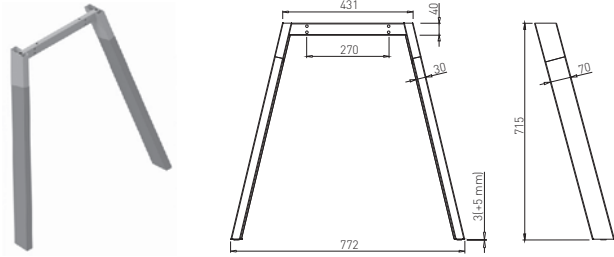

✕ SYSTEM FRAME

WOOD FE 70x30/800

✕ ART. 30293
RAL 9005FE
OAK OILED

✕ OTHER COLOURS
made to order

NEW