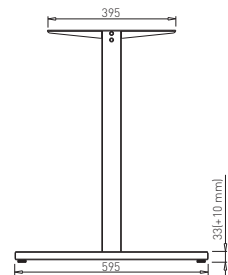

NEW

SYSTEM SOLO ✕

CONNECTORS SOLO

CONNECTOR SOLO	800	✕	ART. 30818
L=710 mm			RAL 9006G
CONNECTOR SOLO	1000	✕	ART. 30819
L=910 mm			RAL 9006G
CONNECTOR SOLO	1200	✕	ART. 30816
L=1110 mm			RAL 9006G
CONNECTOR SOLO	1400	✕	ART. 30814
L=1310 mm			RAL 9006G
CONNECTOR SOLO	1600	✕	ART. 30815
L=1510 mm			RAL 9006G
CONNECTOR SOLO	1800	✕	ART. 30974
L=1710 mm			RAL 9006G
CONNECTOR SOLO	2000	✕	ART. 30126
L=1910 mm			RAL 9006G