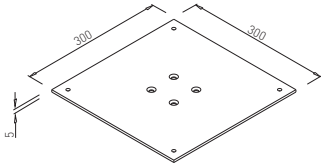

✘ OTHER COLOURS
made to order

INDEPENDENT TABLE BASES ✕

GAST for table tops up to 900 x 1400 mm (H=715) for 800 x 1200 mm (H=1100)

UP PLATE GAST 300 x 300

✕ ART. 31248
RAL 9006G

✕ OTHER COLOURS
made to order