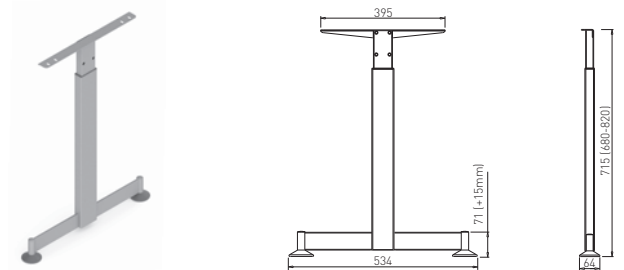

TEND T 400 HV

✕ ART. 30986
RAL 9006G

✕ OTHER COLOURS
made to order