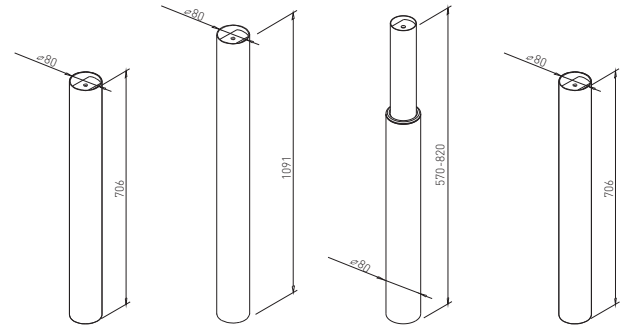

COLUMN TERRA $\varnothing 80$ BAR

✕ ART. 30841
RAL 9006G

✕ OTHER COLOURS
made to order