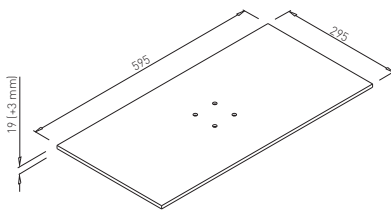

✕ OTHER COLOURS
made to order

COLUMN 80 x 80 GAST BAR

✕ ART. 31263
RAL 9006G

✕ OTHER COLOURS
made to order

PLATE GAST 600 x 300

✕ ART. 31262
RAL 9006G

✕ OTHER COLOURS
made to order

LENGTH OF CONNECTOR = LENGTH OF TABLE PLATE - 800 mm