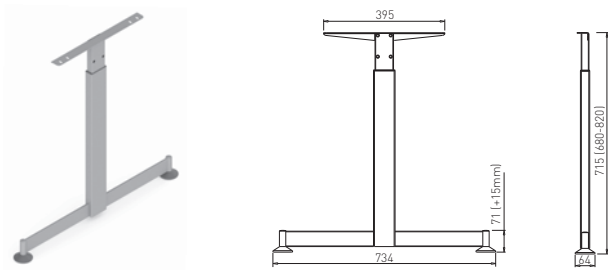

TEND T 600 HV

✕ ART. 30985
RAL 9006G

✕ OTHER COLOURS
made to order