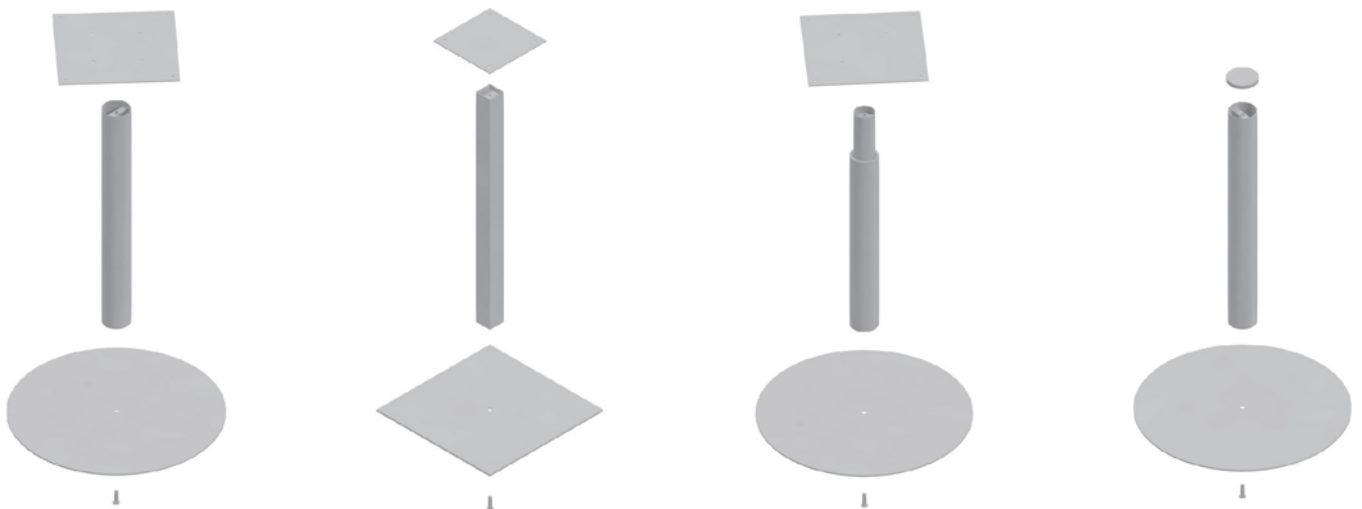

COLUMN TERRA $\varnothing 80$ BAR

✗ ART. 30841
RAL 9006G

✗ OTHER COLOURS
made to order

PLATE TERRA $\varnothing 400$

✗ ART. 30117
RAL 9006G

✗ OTHER COLOURS
made to order

INDEPENDENT TABLE BASES ✕

TERRA for table tops up to $\varnothing 800$ mm and up to 700 x 700 mm