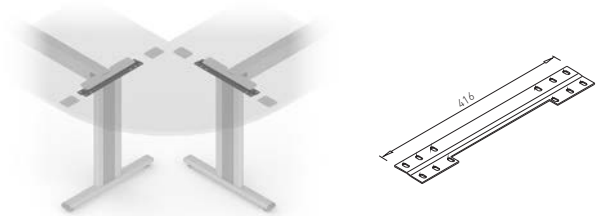

CONNECTING PLATE "Z"

✕ ART. 30024
RAL 9006G