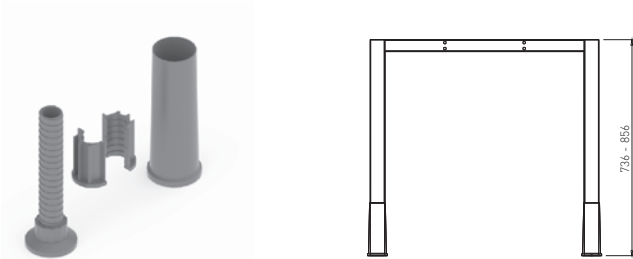

✕ ART. 30229
RAL 9006G

✕ OTHER COLOURS
made to order

PLUG CUBO FOR HEIGHT - ADJUSTABLE LEGS

✕ ART. 30709
RAL 7015 plastic

✕ ART. 20709
RAL 9005 plastic

For one leg 2 set of taps are needed.
Using the taps the height of the table can be regulated from 736 - 856 mm.

PLUG OXO FOR HEIGHT - ADJUSTABLE LEGS

✕ ART. 30704
RAL 7015 plastic

✕ ART. 20704
RAL 9005 plastic

For one leg 2 sets of taps are needed.
Using the taps the height of the table can be regulated from 736 - 856 mm.