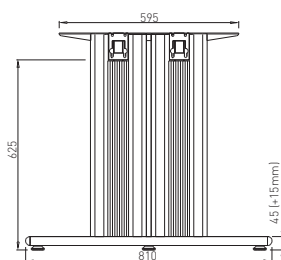

TEMPO T 800

✕ ART. 30006
RAL 9006G

✕ OTHER COLOURS
made to order