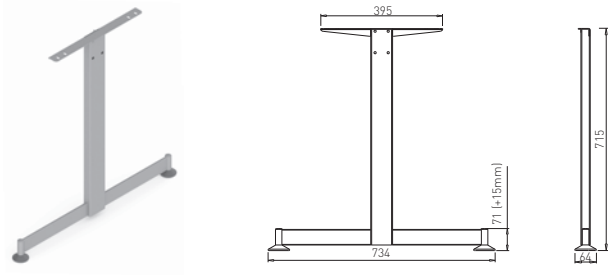

SYSTEM DESK BAR ✕

4-5

TEND T 600

✕ ART. 30744
RAL 9006G

✕ OTHER COLOURS
made to order