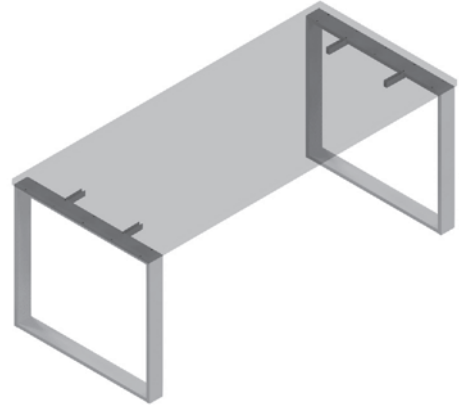

INDEPENDENT LEGS ✕

O-LEG

✕ ART. 30656
RAL 9006G

✕ OTHER COLOURS
made to order

MINIMUM TABLE PLATE THICKNESS = 25mm

NEW

36-37

✗ INDEPENDENT TABLE BASES