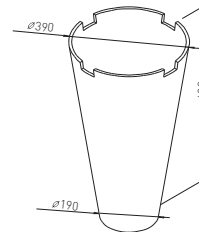

PLATE BOMA $\varnothing 620$ B

✘ ART. 30163
RAL 9006G

✘ OTHER COLOURS
made to order

COLUMN BOMA WOOD $\varnothing 305$ / $\varnothing 620$

✘ ART. 20280
BEECH WOOD

COLUMN BOMA WOOD CONE $\varnothing 620$

✘ ART. 20634
BEECH WOOD