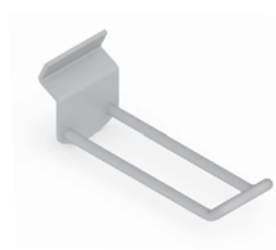

SUPPORTER DOUBLE 100

✕ ART. 31129
ZINK

✕ OTHER COLOURS
made to order