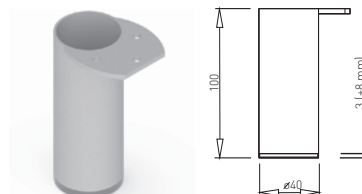

✕ ART. 30643
RAL 9006G

✕ OTHER COLOURS
made to order

OPTIC Ø40

✕ ART. 30699
RAL 9006G

✕ OTHER COLOURS
made to order

ANGULAR ELEMENT SILK

✕ ART. 30180
RAL 9006G

✕ OTHER COLOURS
made to order