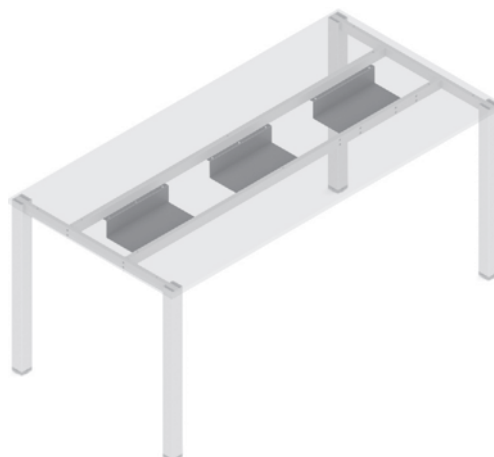

CABLE SHELF

✕ ART. 30525
RAL 9006G

✕ OTHER COLOURS
made to order