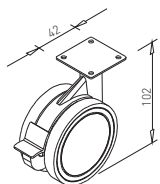

✕ ACCESSORIES FOR ALL SYSTEM

FURNITURE WHEEL WITH PLATE 42 x 42

✕ ART. 20677
PLASTIC