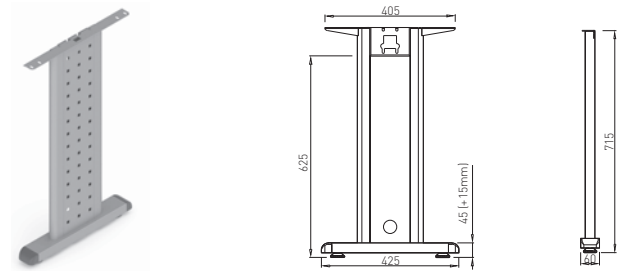

WORK T 400

✕ ART. 30198
RAL 9006G

✕ OTHER COLOURS
made to order