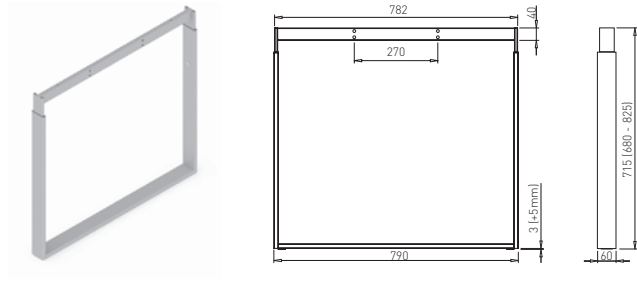

Q 800 HV

✕ ART. 30963
RAL 9006G

✕ OTHER COLOURS
made to order