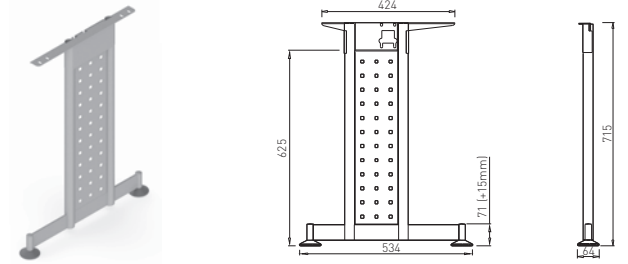

✕ SYSTEM DESK BAR

MARK C 700

✕ ART. 30210
RAL 9006G

✕ OTHER COLOURS
made to order

MARK C 500

✕ ART. 30184
RAL 9006G

✕ OTHER COLOURS
made to order

MARK C 700 HV