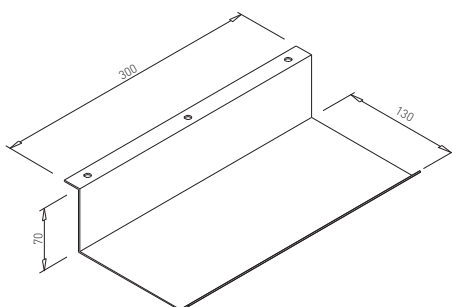

CABLE SHELF

✕ ART. 30525
RAL 9006G

✕ OTHER COLOURS
made to order