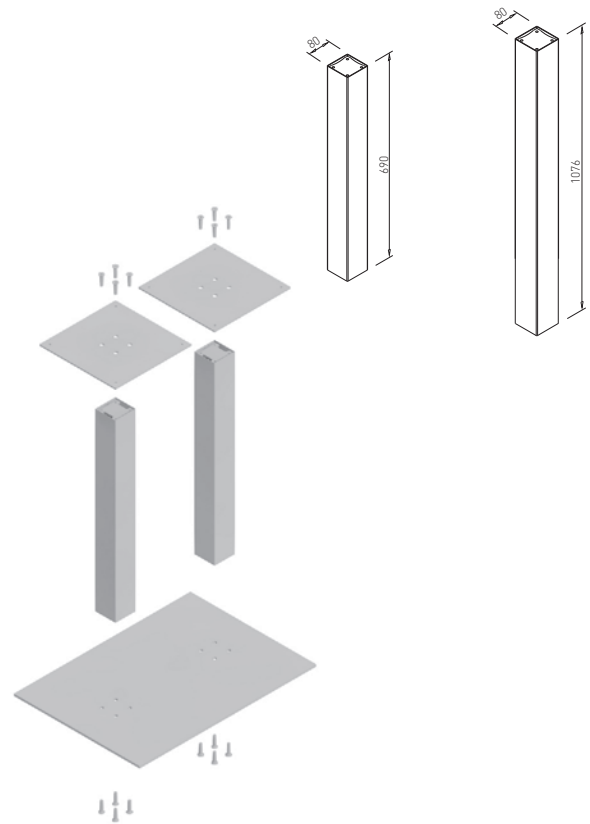

INDEPENDENT TABLE BASES ✕

GAST for table tops up to 900 x 1400 mm (H=715) for 800 x 1200 mm (H=1100)

UP PLATE GAST 300 x 300

✕ ART. 31248
RAL 9006G

✕ OTHER COLOURS
made to order

COLUMN 80 x 80 GAST

✕ ART. 31249
RAL 9006G

✕ OTHER COLOURS
made to order

COLUMN 80 x 80 GAST BAR

✕ ART. 31263
RAL 9006G

✕ OTHER COLOURS
made to order

52-53

PLATE GAST 700 x 500

✕ ART. 31261
RAL 9006G

✕ OTHER COLOURS
made to order