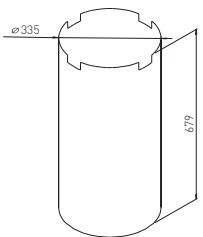

COLUMN BOMA IRON $\varnothing 335$ / $\varnothing 720$

✕ ART. 31204
RAL 9006G

✕ OTHER COLOURS
made to order