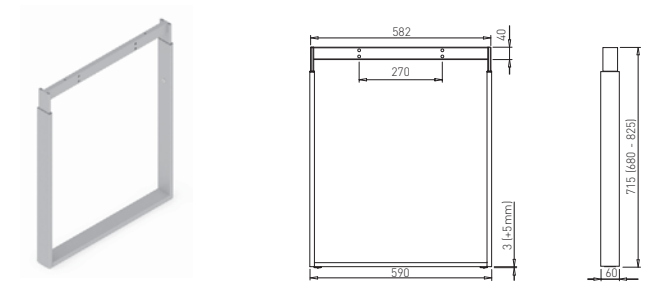

Q 600 HV

✕ ART. 30948
RAL 9006G

✕ OTHER COLOURS
made to order