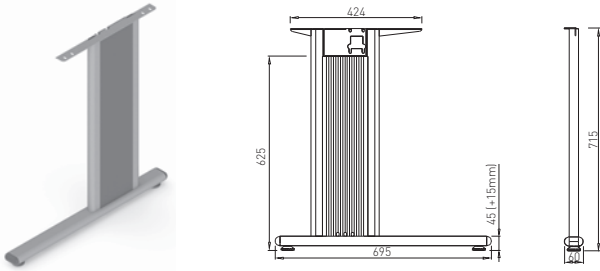

SYSTEM DESK BAR ✕

2-3

COMO C 700

✕ ART. 30145
RAL 9006G

✕ OTHER COLOURS
made to order