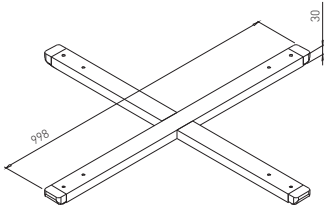

✕ INDEPENDENT TABLE BASES

BOMA for table tops up to $\varnothing 1600$ mm and up to 1200×1200 mm

CROSS BOMA 1000

✕ ART. 30278
RAL 9006G

✕ OTHER COLOURS
made to order