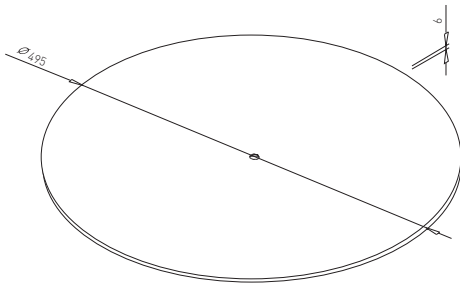

PLATE TERRA $\varnothing 500$

✕ ART. 30118
RAL 9006G

✕ OTHER COLOURS
made to order