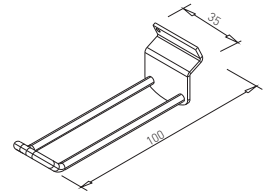

SUPPORTER DOUBLE 100

✕ ART. 31129
ZINK

✕ OTHER COLOURS
made to order