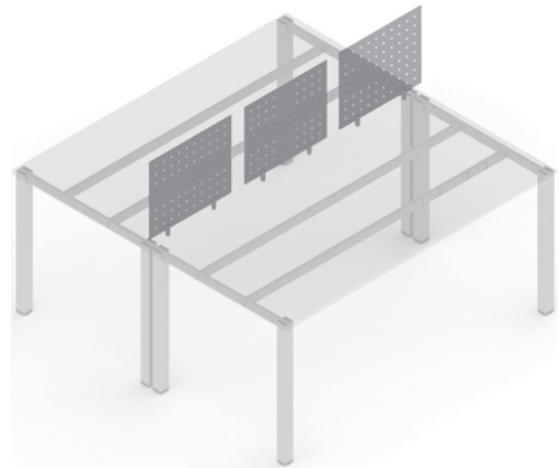

BLIND

✕ ART. 30093
RAL 9006G

✕ OTHER COLOURS
made to order