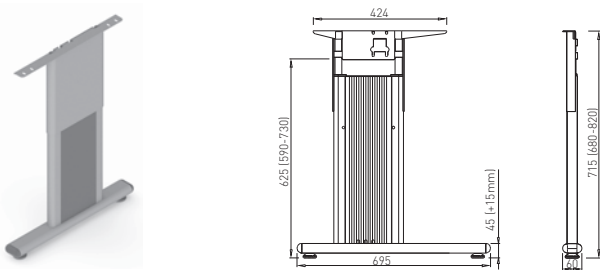

COMO C 700 HV

✕ ART. 30182
RAL 9006G

✕ OTHER COLOURS
made to order