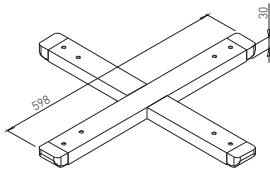

✕ ART. 30839
RAL 9006G

✕ OTHER COLOURS
made to order

✘ INDEPENDENT TABLE BASES

BOMA for table tops up to $\varnothing 1100$ mm and up to 900 x 900 mm

CROSS BOMA 600

✘ ART. 30279
RAL 9006G

✘ OTHER COLOURS
made to order