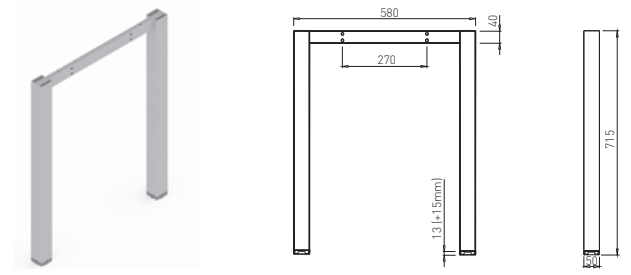

1400 mm 1400 mm

1600 mm 1600 mm

1800 mm 1800 mm

2000 mm 2000 mm

Angular solution for C legs 90° for legs COMO, MARK

connector dimension - 400 mm = table plate dimension

connector dimen. table plate dimen.

800 mm 400 mm

1000 mm 600 mm

1200 mm 800 mm

1400 mm 1000 mm

1600 mm 1200 mm

1800 mm 1400 mm

2000 mm 1600 mm

connector dimension + 400 = table plate dimension

connector dimen. table plate dimen.

✕ ART. 30229
RAL 9006G

✕ OTHER COLOURS
made to order

PLUG CUBO FOR HEIGHT - ADJUSTABLE LEGS

✕ ART. 30709
RAL 7015 plastic

✕ ART. 20709
RAL 9005 plastic

For one leg 2 set of taps are needed.
Using the taps the height of the table can be regulated from 736 - 856 mm.