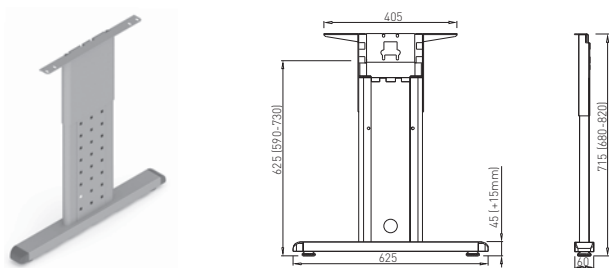

WORK T 600 HV

✕ ART. 30201
RAL 9006G

✕ OTHER COLOURS
made to order