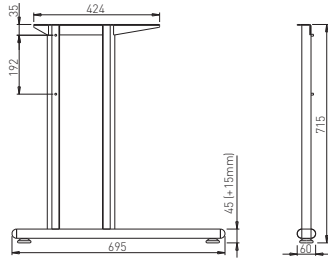

connector dimension - 300 mm = table plate dimension

connector dimen.	table plate dimen.
800 mm	500 mm
1000 mm	700 mm
1200 mm	900 mm
1400 mm	1100 mm
1600 mm	1300 mm
1800 mm	1500 mm
2000 mm	1700 mm

connector dimension = table plate dimension

connector dimen.	table plate dimen.
1400 mm	1400 mm
1600 mm	1600 mm
1800 mm	1800 mm
2000 mm	2000 mm

✕ SYSTEM BACK

AVA C 700

✕ ART. 30172
RAL 9006G

✕ OTHER COLOURS
made to order

AVA C 500

✕ ART. 30173
RAL 9006G