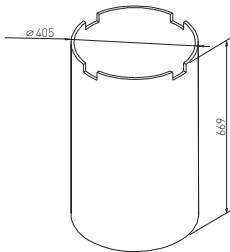

COLUMN BOMA WOOD $\varnothing 405$ / $\varnothing 820$

✕ ART. 20282
BEECH WOOD