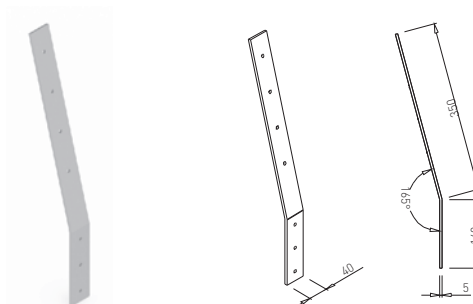

BACK HOLDER SILK

✕ ART. 30091
RAL 9006G

✕ OTHER COLOURS
made to order