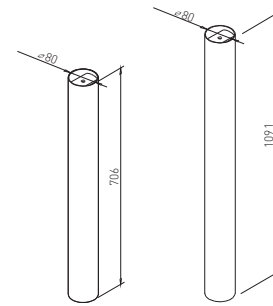

COLUMN TERRA $\varnothing 80$ BAR

✗ ART. 30841
RAL 9006G

✗ OTHER COLOURS
made to order

PLATE TERRA $\varnothing 400$

✗ ART. 30117
RAL 9006G

✗ OTHER COLOURS
made to order

INDEPENDENT TABLE BASES ✕

TERRA for table tops up to $\varnothing 800$ mm and up to 700 x 700 mm