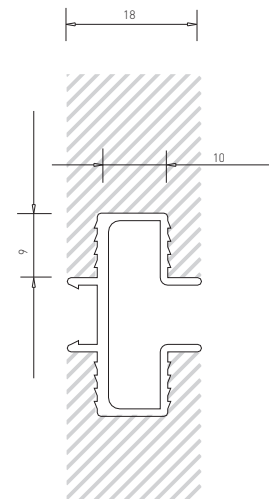

✕ OTHER COLOURS
made to order

✕ SYSTEM WALL

WALL PROFILE AL

✕ ART. 20678
ALUMINIUM

L:4 m

WALL PROFILE AL DOUBLE

✕ ART. 20053
ALUMINIUM

L:4 m