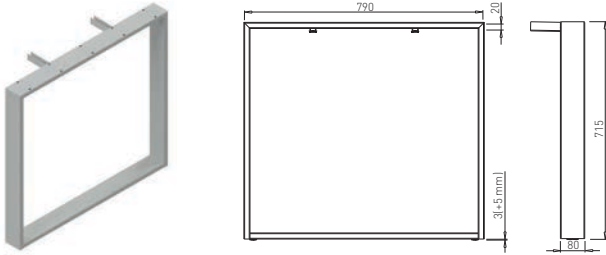

INDEPENDENT LEGS ✕

O-LEG

✕ ART. 30656
RAL 9006G

✕ OTHER COLOURS
made to order

MINIMUM TABLE PLATE THICKNESS = 25mm

NEW

36-37

✗ INDEPENDENT TABLE BASES