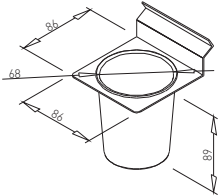

SUPPORTER POT

✕ ART. 30685
RAL 9006 G

✕ OTHER COLOURS
made to order