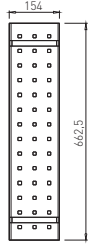

METAL INSET

✕ ART. 30220
RAL 9006G

✕ OTHER COLOURS
made to order

22-23