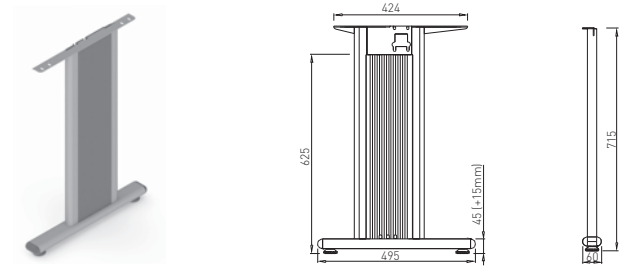

COMO C 500

✕ ART. 30143
RAL 9006G

✕ OTHER COLOURS
made to order