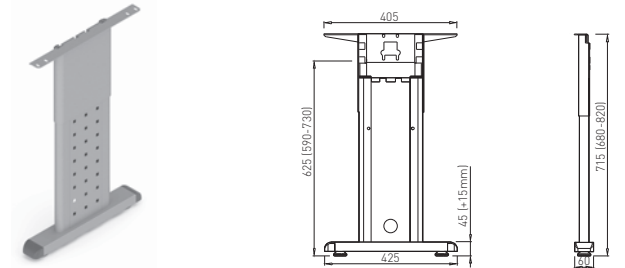

WORK T 400 HV

✕ ART. 30200
RAL 9006G

✕ OTHER COLOURS
made to order