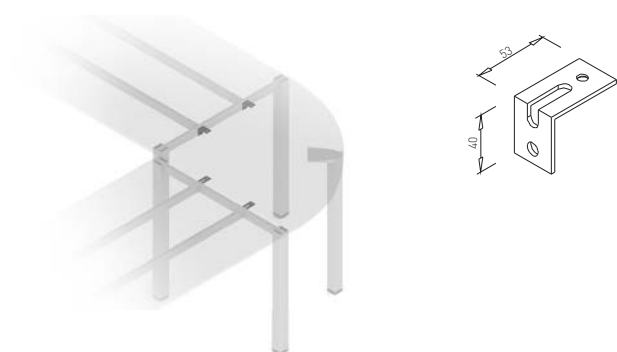

CONNECTORS TELESCOPIC 1500 - 2000

CONNECTOR 1500 - 2000 ✕ ART. 30377
L=1410 - 1910 mm RAL 9006G

✕ SYSTEM FRAME

ANGLE CONNECTING SCREWS

✕ ART. 30878
LIGHT TINNED

CONNECTOR EXTENSION

✕ ART. 30247
RAL 9006G

SEGMENT HOLDER

✕ ART. 30526
RAL 9006G

COMPUTER HOLDER

✕ ART. 30846
RAL 9006G

SUPPORTER CUBO

✕ ART. 30092
RAL 9006G

ANGULAR SOLUTION - for legs from system FRAME

Telescopic connectors 1500 - 2000 can be used with all other dimensions of table plates