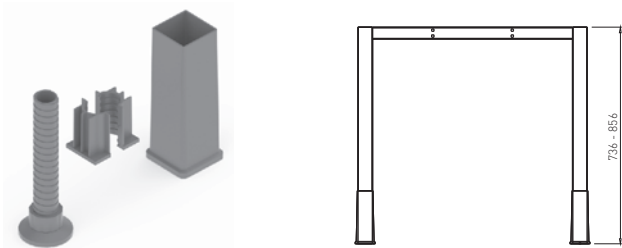

For one leg 2 sets of taps are needed.
Using the taps the height of the table can be regulated from 736 - 856 mm.

✕ SYSTEM FRAME

WOOD FE 70x30/800

✕ ART. 30293
RAL 9005FE
OAK OILED

✕ OTHER COLOURS
made to order