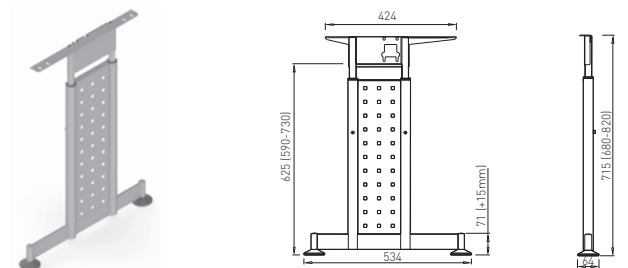

MARK C 500 HV

✕ ART. 30186
RAL 9006G

✕ OTHER COLOURS
made to order