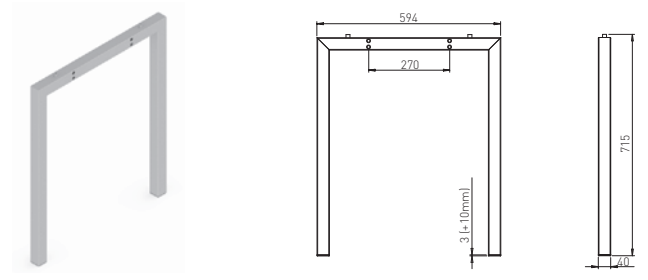

SAVANA 40/600

✕ ART. 30847
RAL 9006G

✕ OTHER COLOURS
made to order