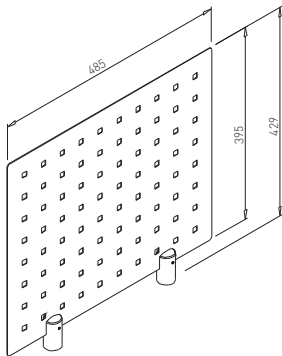

BLIND

✕ ART. 30093
RAL 9006G

✕ OTHER COLOURS
made to order