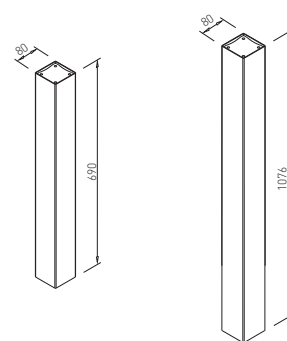

COLUMN 80 x 80 GAST

✘ ART. 31249
RAL 9006G

✘ OTHER COLOURS
made to order

COLUMN 80 x 80 GAST BAR

✘ ART. 31263
RAL 9006G

✘ OTHER COLOURS
made to order

PLATE GAST 500 x 500

✘ ART. 31247
RAL 9006G