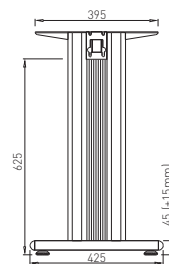

TEMPO T 400

✕ ART. 30002
RAL 9006G

✕ OTHER COLOURS
made to order