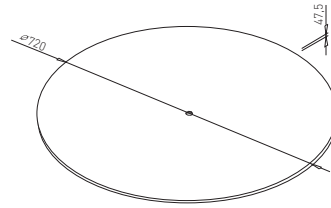

CROSS BOMA 800

✕ ART. 30013
RAL 9006G

✕ OTHER COLOURS
made to order

PLATE BOMA $\varnothing 720$ B

✕ ART. 30064
RAL 9006G

✕ OTHER COLOURS
made to order

48-49

COLUMN BOMA WOOD $\varnothing 335$ / $\varnothing 720$