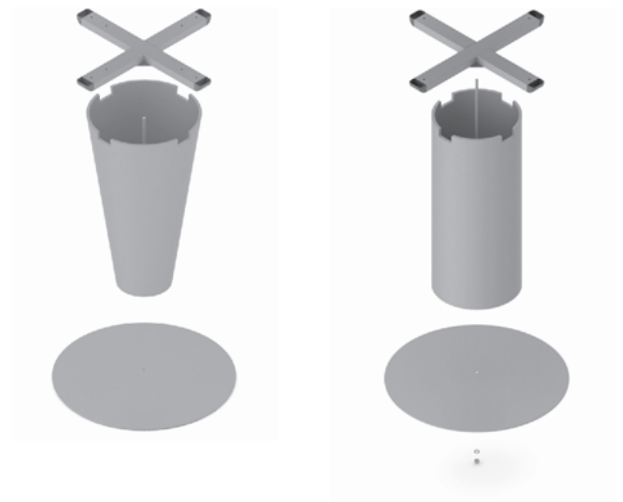

✕ ART. 20281
BEECH WOOD

COLUMN BOMA WOOD CONE $\varnothing 720$

✕ ART. 20635
BEECH WOOD

COLUMN BOMA IRON $\varnothing 335$ / $\varnothing 720$

✕ ART. 31204
RAL 9006G

✕ OTHER COLOURS
made to order

✕ INDEPENDENT TABLE BASES