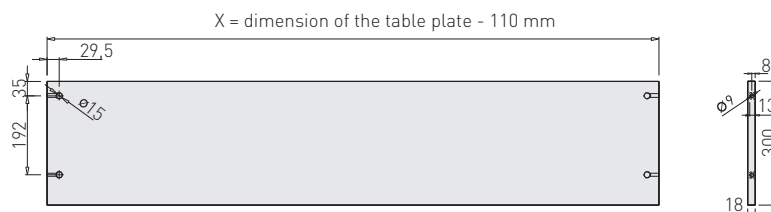

WOODEN BACKS -
hole dimensions for the manufacture of wooden backs