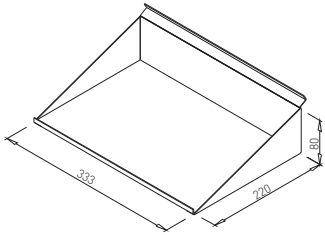

SUPPORTER A4

✕ ART. 30686
RAL 9006 G

✕ OTHER COLOURS
made to order