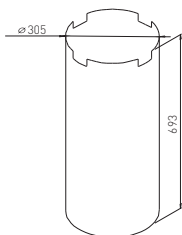

COLUMN BOMA IRON $\varnothing 305$ / $\varnothing 620$

✘ ART. 31203
RAL 9006G

✘ OTHER COLOURS
made to order