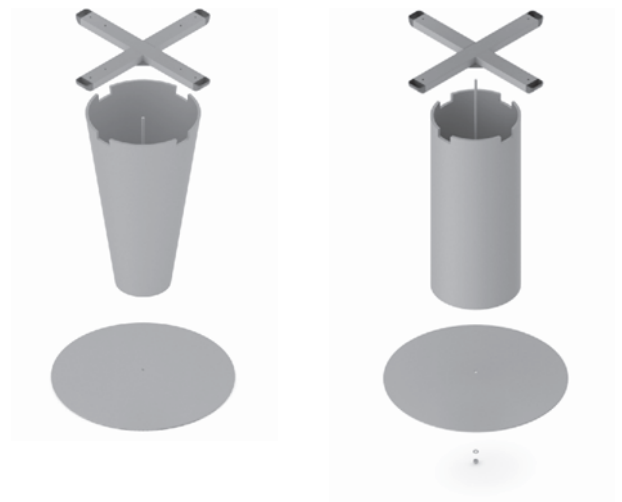

✕ OTHER COLOURS
made to order

INDEPENDENT TABLE BASES ✕

✘ INDEPENDENT TABLE BASES

GAST for table tops up to 900 x 900 mm (H=715) for 800 x 800 mm (H=1100)

UP PLATE GAST 300 x 300

✘ ART. 31248
RAL 9006G

✘ OTHER COLOURS
made to order