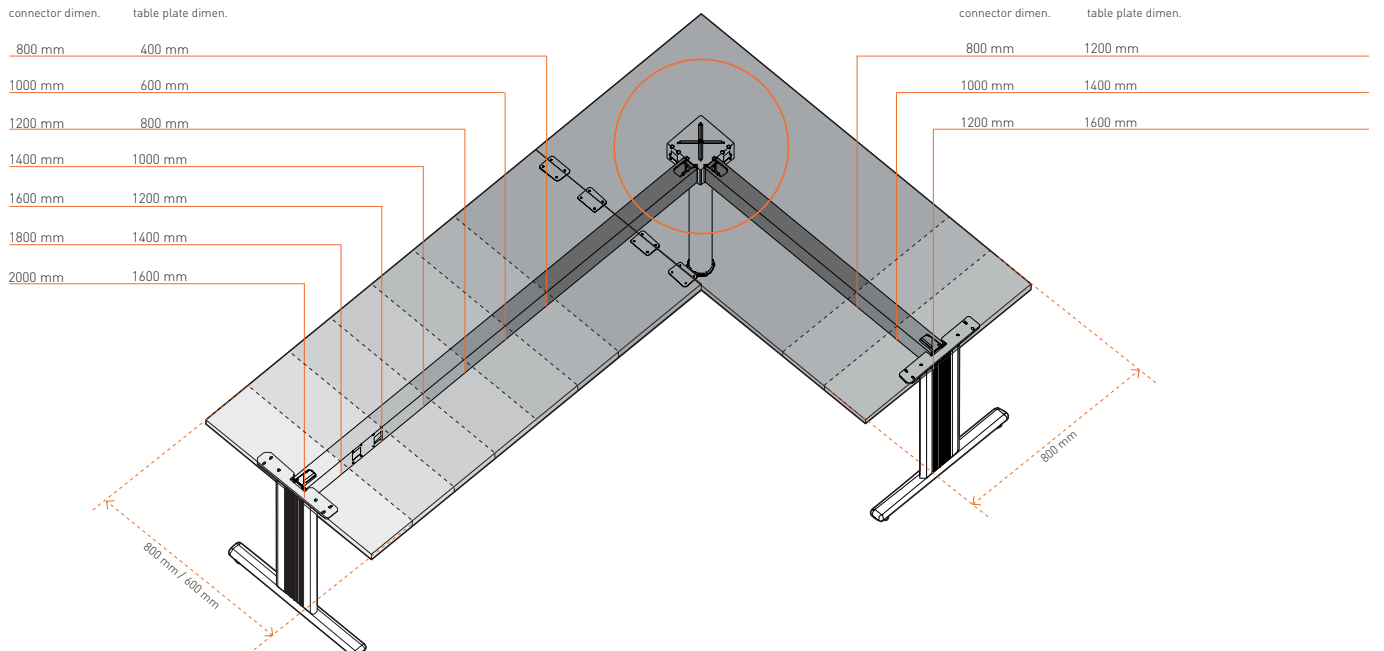

✕ SYSTEM DESK BAR

Angular solution for T legs 90°
for legs TEMPO, TEND, WORK, TILL

connector dimension - 400 mm = table plate dimension

connector dimen. table plate dimen.

800 mm	400 mm
1000 mm	600 mm
1200 mm	800 mm
1400 mm	1000 mm
1600 mm	1200 mm
1800 mm	1400 mm
2000 mm	1600 mm

connector dimension = table plate dimension

connector dimen. table plate dimen.

1400 mm	1400 mm
1600 mm	1600 mm
1800 mm	1800 mm
2000 mm	2000 mm

Angular solution for T legs 90°
for legs TEMPO, TEND, WORK, TILL

connector dimension - 400 mm = table plate dimension

connector dimen. table plate dimen.

800 mm	400 mm
1000 mm	600 mm
1200 mm	800 mm
1400 mm	1000 mm
1600 mm	1200 mm
1800 mm	1400 mm
2000 mm	1600 mm

connector dimension + 400 mm = table plate dimension

connector dimen. table plate dimen.

800 mm	1200 mm
1000 mm	1400 mm
1200 mm	1600 mm

Angular solution for C legs 90° for legs COMO, MARK

connector dimension - 500 mm = table plate dimension

connector dimen. table plate dimen.