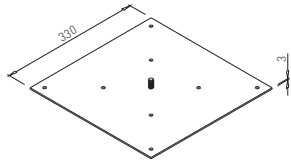

✕ INDEPENDENT TABLE BASES

TERRA for table tops up to $\varnothing 850$ mm and up to 750 x 750 mm

UP PLATE TERRA 330 x 330

✕ ART. 30162
RAL 9006G

✕ OTHER COLOURS
made to order

COLUMN TERRA $\varnothing 80$

✕ ART. 30115
RAL 9006G