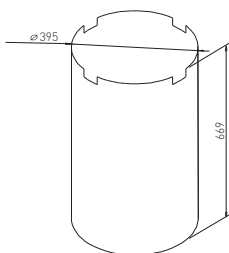

✕ OTHER COLOURS
made to order

INDEPENDENT TABLE BASES ✕

✘ INDEPENDENT TABLE BASES

GAST for table tops up to 900 x 900 mm (H=715) for 800 x 800 mm (H=1100)

UP PLATE GAST 300 x 300

✘ ART. 31248
RAL 9006G

✘ OTHER COLOURS
made to order