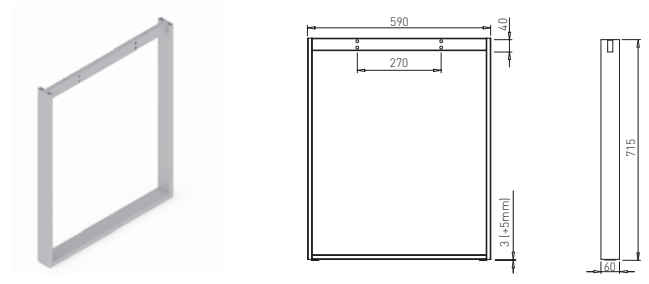

Q 600

✕ ART. 30859
RAL 9006G

✕ OTHER COLOURS
made to order