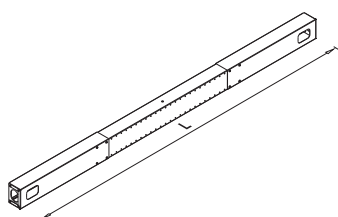

✕ ART. 31270
RAL 9006G

✕ OTHER COLOURS
made to order

LENGTH OF DESKBAR = LENGTH OF TABLE PLATE - 600 mm

SYSTEM DESK BAR ✕

8-9

✕ SYSTEM DESK BAR

DESK BAR BASIC

DESK BAR 800
L=703 mm ✕ ART. 30014
RAL 9006G

DESK BAR 1000
L=903 mm ✕ ART. 30015
RAL 9006G

DESK BAR 1200
L=1103 mm ✕ ART. 30017
RAL 9006G

DESK BAR 1400
L=1303 mm ✕ ART. 30019
RAL 9006G

DESK BAR 1600
L=1503 mm ✕ ART. 30021
RAL 9006G

DESK BAR 1800
L=1703 mm ✕ ART. 30022
RAL 9006G

DESK BAR 2000
L=1903 mm ✕ ART. 30023
RAL 9006G

DESK BAR TELESCOPIC 1000 - 1600

DESK BAR TELESKOPIC 1000 - 1600 ✕ ART. 31141
L=903 - 1503 mm RAL 9006G

DESK BAR TELESCOPIC 1400 - 2000

DESK BAR TELESCOPIC 1400 - 2000 ✕ ART. 31140
L=1303 - 1903 mm RAL 9006G