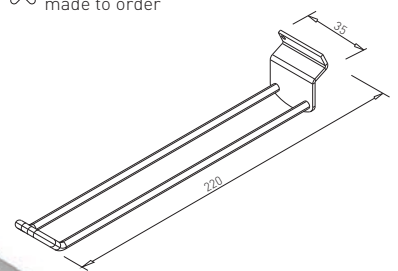

SUPPORTER DOUBLE 220

✕ ART. 31127
ZINK

✕ OTHER COLOURS
made to order