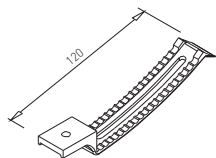

✕ ACCESSORIES FOR ALL SYSTEM

CABLE HOLDER

✕ ART. 20048
PLASTIC