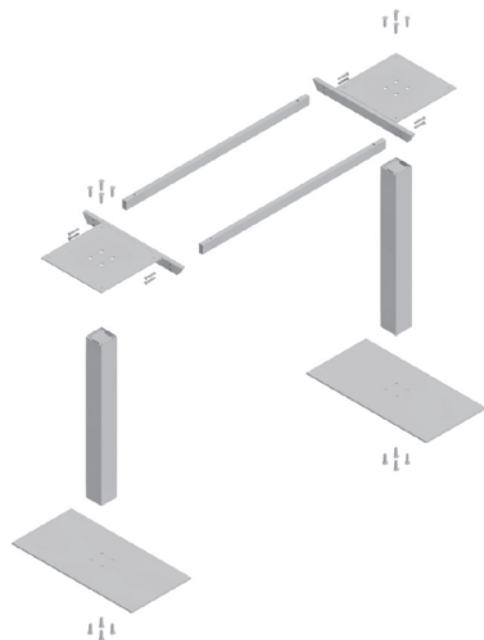

✕ OTHER COLOURS
made to order

COLUMN 80 x 80 GAST BAR

✕ ART. 31263
RAL 9006G

✕ OTHER COLOURS
made to order

PLATE GAST 600 x 300

✕ ART. 31262
RAL 9006G

✕ OTHER COLOURS
made to order

LENGTH OF CONNECTOR = LENGTH OF TABLE PLATE - 800 mm

EXAMPLE
MIN. LENGTH OF TABLE 1600 - CONNECTOR 800 (PAGE 191)

INDEPENDENT TABLE BASES ✕

54-55

✘ SYSTEM ELTIPLA

ELTIPLA 2 for table plates from 900 mm to 1800 mm

ELTIPLA 2

✘ ART. 30987
RAL 9006

✘ ART. 80987
RAL 9016