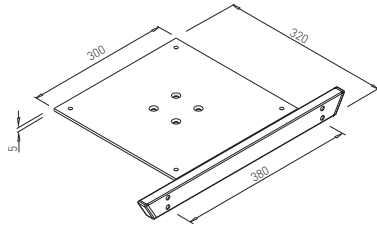

✕ INDEPENDENT TABLE BASES

UP PLATE GAST 300 x 300 WITH HOLDER

✕ ART. 31264
RAL 9006G

✕ OTHER COLOURS
made to order