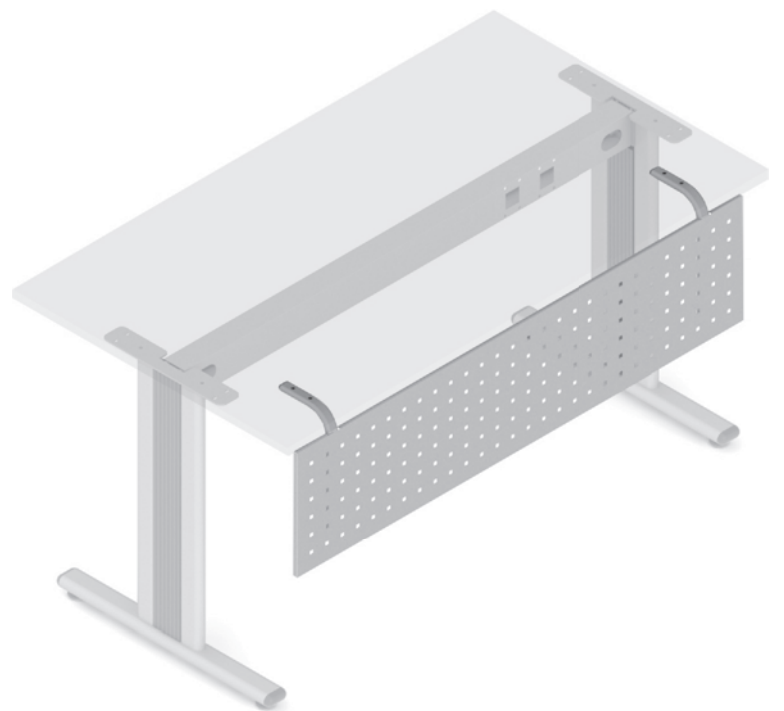

ACCESSORIES FOR ALL SYSTEM ✕

BACK (PERFORATED)

BACK 800	L=700 mm	✕ ART. 30165 RAL 9006G	✕ OTHER COLOURS made to order
BACK 1000	L=900 mm	✕ ART. 30166 RAL 9006G	✕ OTHER COLOURS made to order
BACK 1200	L=1100 mm	✕ ART. 30167 RAL 9006G	✕ OTHER COLOURS made to order
BACK 1400	L=1300 mm	✕ ART. 30168 RAL 9006G	✕ OTHER COLOURS made to order
BACK 1600	L=1500 mm	✕ ART. 30169 RAL 9006G	✕ OTHER COLOURS made to order
BACK 1800	L=1700 mm	✕ ART. 30170 RAL 9006G	✕ OTHER COLOURS made to order
BACK 2000	L=1900 mm	✕ ART. 30171 RAL 9006G	✕ OTHER COLOURS made to order

66-67