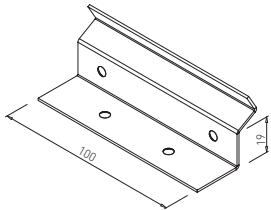

SUPPORTER ADAPTER

✕ ART. 30861
RAL 9006 G

✕ OTHER COLOURS
made to order