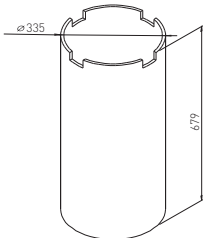

COLUMN BOMA WOOD $\varnothing 335$ / $\varnothing 720$

✕ ART. 20281
BEECH WOOD