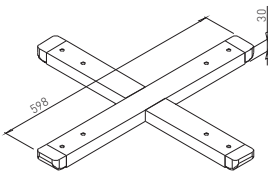

✘ OTHER COLOURS
made to order

INDEPENDENT TABLE BASES ✕

BOMA for table tops up to $\varnothing 1100$ mm and up to 900 x 900 mm

CROSS BOMA 600

✕ ART. 30279
RAL 9006G

✕ OTHER COLOURS
made to order

PLATE BOMA $\varnothing 620$ B