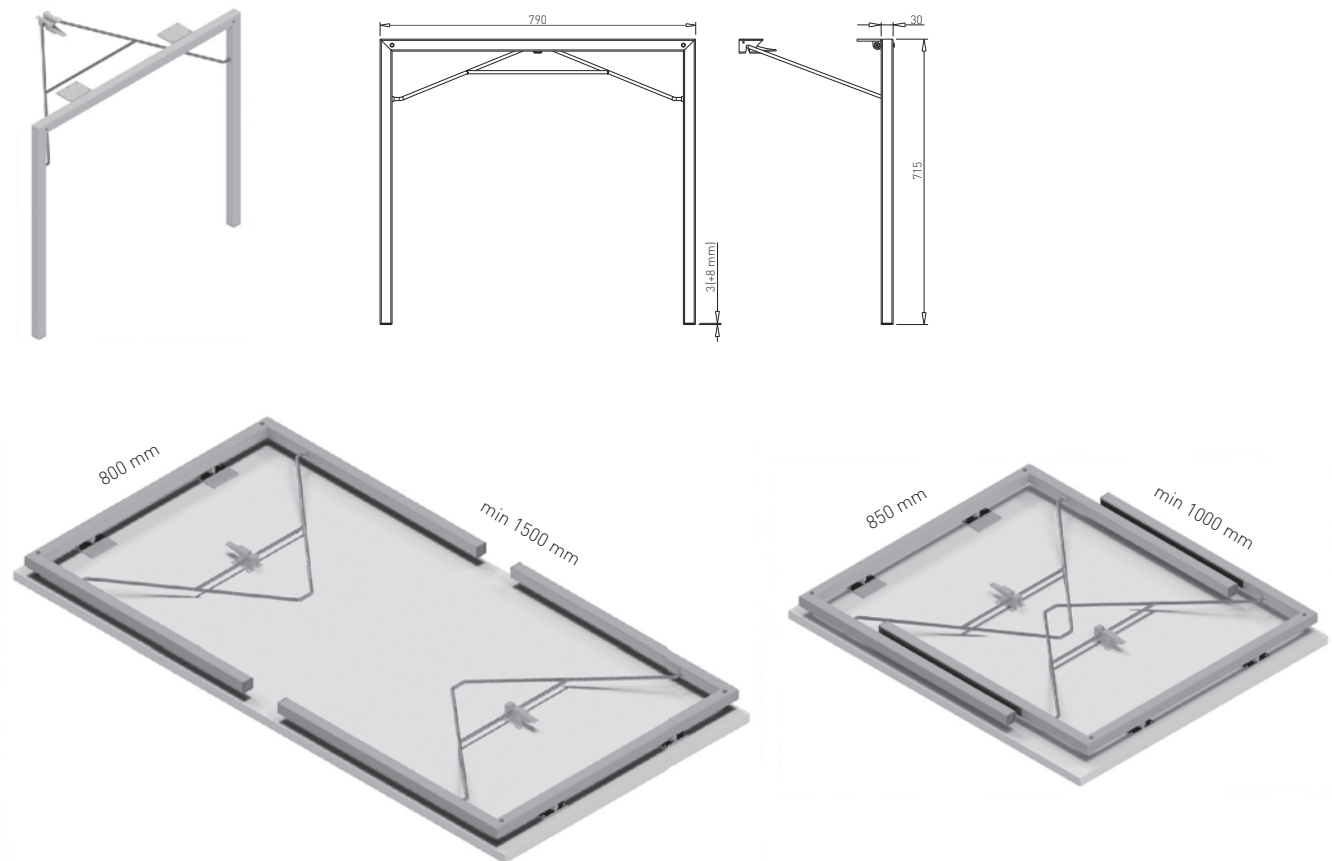

INDEPENDENT LEGS ✕

SKIP NEW

✕ ART. 31269
RAL 9006G

✕ OTHER COLOURS
made to order

NEW

34-35