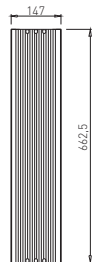

PLASTIC INSET

✕ ART. 30219
RAL 7015 plastic

✕ ART. 20219
RAL 9005 plastic