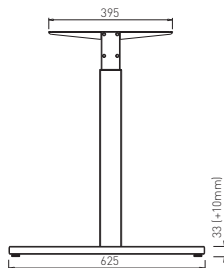

TILL T 600 HV

✕ ART. 31273
RAL 9006G

✕ OTHER COLOURS
made to order