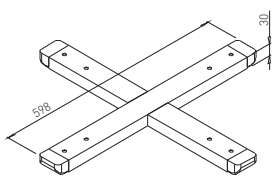

✘ INDEPENDENT TABLE BASES

BOMA for table tops up to $\varnothing 900$ mm and up to 800 x 800 mm

CROSS BOMA 600

✘ ART. 30279
RAL 9006G

✘ OTHER COLOURS
made to order