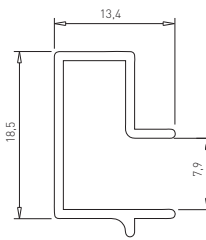

✕ OTHER COLOURS
made to order

✕ SYSTEM WALL

WALL PROFILE AL

✕ ART. 20678
ALUMINIUM

L:4 m

WALL PROFILE AL DOUBLE

✕ ART. 20053
ALUMINIUM

L:4 m