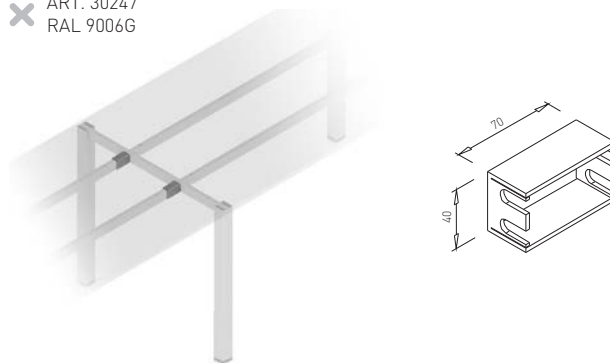

CONNECTORS TELESCOPIC 1500 - 2000

CONNECTOR 1500 - 2000 ✕ ART. 30377
L=1410 - 1910 mm RAL 9006G

✕ SYSTEM FRAME

ANGLE CONNECTING SCREWS

✕ ART. 30878
LIGHT TINNED

CONNECTOR EXTENSION

✕ ART. 30247
RAL 9006G

SEGMENT HOLDER

✕ ART. 30526
RAL 9006G

COMPUTER HOLDER

✕ ART. 30846
RAL 9006G

SUPPORTER CUBO

✕ ART. 30092
RAL 9006G

ANGULAR SOLUTION - for legs from system FRAME

Telescopic connectors 1500 - 2000 can be used with all other dimensions of table plates