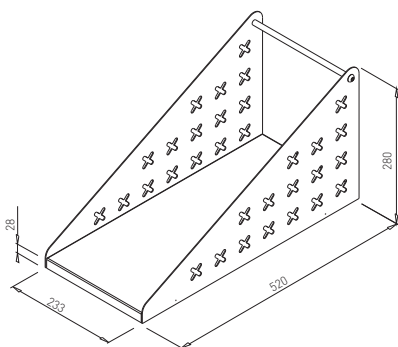

COMPUTER TROLLEY

✕ ART. 30641
RAL 9006G

✕ OTHER COLOURS
made to order