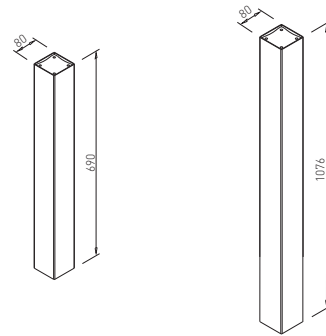

✕ OTHER COLOURS
made to order

COLUMN 80 x 80 GAST BAR

✕ ART. 31263
RAL 9006G

✕ OTHER COLOURS
made to order

PLATE GAST 600 x 300

✕ ART. 31262
RAL 9006G

✕ OTHER COLOURS
made to order

LENGTH OF CONNECTOR = LENGTH OF TABLE PLATE - 800 mm

EXAMPLE
MIN. LENGTH OF TABLE 1600 - CONNECTOR 800 (PAGE 191)

INDEPENDENT TABLE BASES ✕

54-55

✘ SYSTEM ELTIPLA

ELTIPLA 2 for table plates from 900 mm to 1800 mm

ELTIPLA 2

✘ ART. 30987
RAL 9006

✘ ART. 80987
RAL 9016