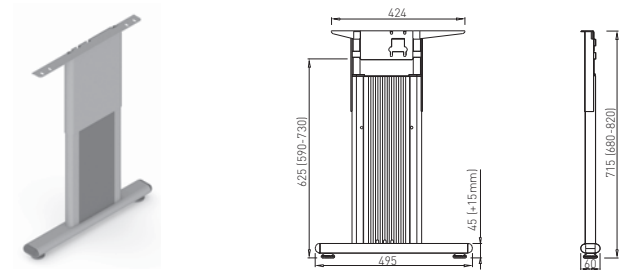

COMO C 500 HV

✕ ART. 30057
RAL 9006G

✕ OTHER COLOURS
made to order