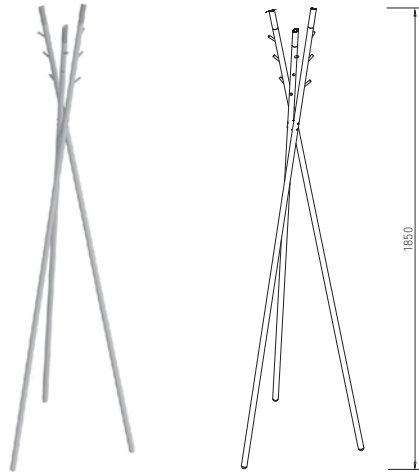

66-67

BACK HOLDER

✕ ART. 30030
RAL 9006G

✕ OTHER COLOURS
made to order

✕ COAT HANGER

COAT HANGER

✕ ART. 30393
RAL 9005FE
OAK OILED

NEW