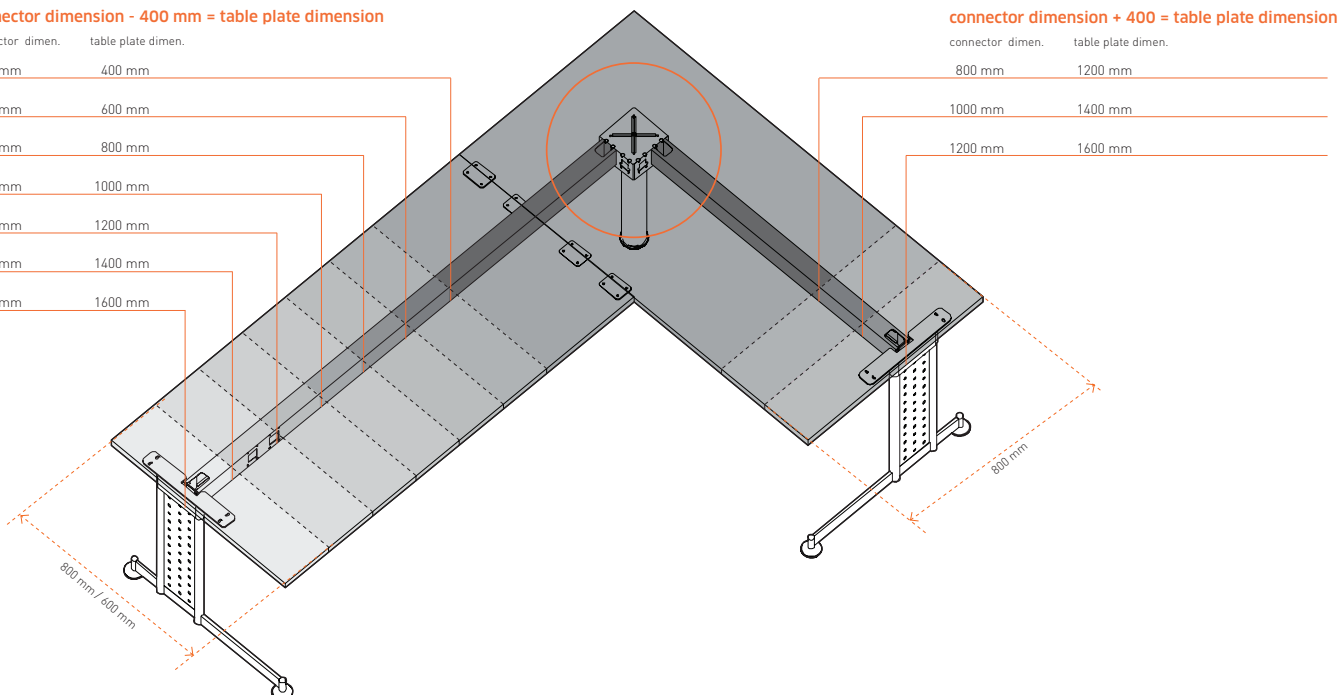

connector dimension + 400 = table plate dimension

connector dimen.   table plate dimen.

800 mm   1200 mm

1000 mm   1400 mm

1200 mm   1600 mm