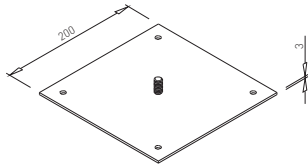

✗ INDEPENDENT TABLE BASES

TERRA for table tops up to $\varnothing 600$ mm and up to 500 x 500 mm

UP PLATE TERRA 200 x 200

✗ ART. 30120
RAL 9006G

✗ OTHER COLOURS
made to order