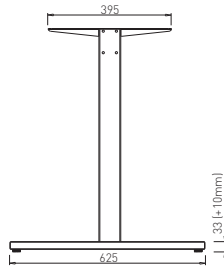

SYSTEM DESK BAR ✕

6-7

TILL T 600

✕ ART. 31271
RAL 9006G

✕ OTHER COLOURS
made to order