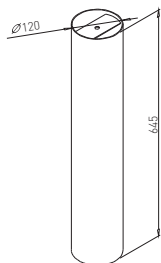

COLUMN BOMA $\varnothing 120$ / $\varnothing 550$

✘ ART. 30283
RAL 9006G

✘ OTHER COLOURS
made to order