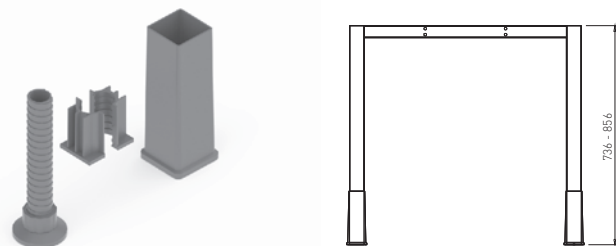

✕ ART. 30229
RAL 9006G

✕ OTHER COLOURS
made to order

PLUG CUBO FOR HEIGHT - ADJUSTABLE LEGS

✕ ART. 30709
RAL 7015 plastic

✕ ART. 20709
RAL 9005 plastic

For one leg 2 set of taps are needed.
Using the taps the height of the table can be regulated from 736 - 856 mm.