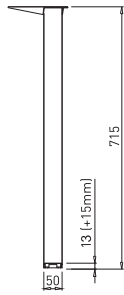

INDEPENDENT LEGS ✕

CUB - IN

✕ ART. 30385
RAL 9006G

✕ OTHER COLOURS
made to order