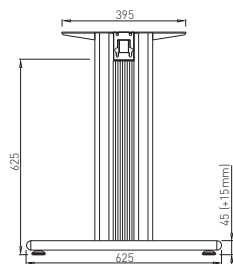

✕ SYSTEM DESK BAR

TEMPO T 600

✕ ART. 30000
RAL 9006G

✕ OTHER COLOURS
made to order