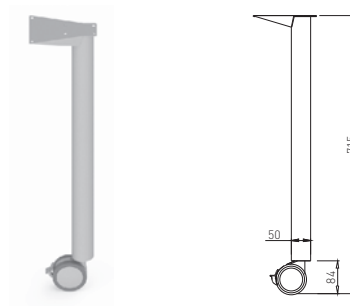

FIFTY K

✕ ART. 30055
RAL 9006G

✕ OTHER COLOURS
made to order