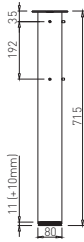

CORNER LEG $\varnothing 80 / 90^\circ$

✕ ART. 30174
RAL 9006G

✕ OTHER COLOURS
made to order