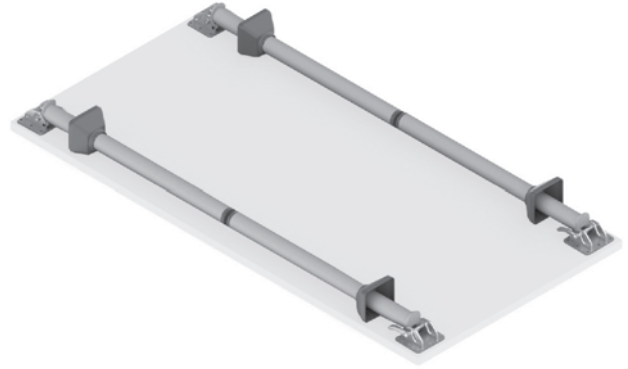

✕ INDEPENDENT LEGS

FIFTY Z

✕ ART. 30736
RAL 9006G

✕ OTHER COLOURS
made to order