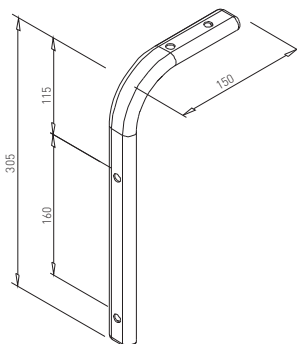

BACK HOLDER

✕ ART. 30030
RAL 9006G

✕ OTHER COLOURS
made to order