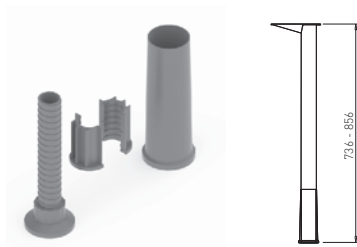

PLUG OXO / HV

✕ ART. 30704
RAL 7015 plastic

✕ ART. 20704
RAL 9005 plastic