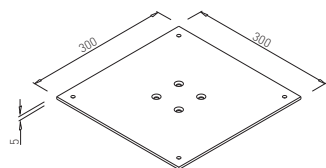

✕ OTHER COLOURS
made to order

INDEPENDENT TABLE BASES ✕

✘ INDEPENDENT TABLE BASES

GAST for table tops up to 900 x 900 mm (H=715) for 800 x 800 mm (H=1100)

UP PLATE GAST 300 x 300

✘ ART. 31248
RAL 9006G

✘ OTHER COLOURS
made to order