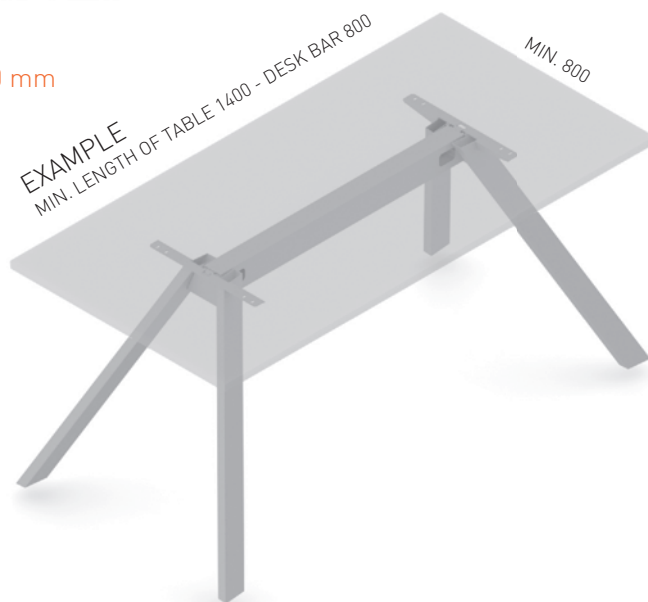

✕ ART. 31270
RAL 9006G

✕ OTHER COLOURS
made to order

LENGTH OF DESKBAR = LENGTH OF TABLE PLATE - 600 mm

SYSTEM DESK BAR ✕

8-9

✕ SYSTEM DESK BAR

DESK BAR BASIC

DESK BAR 800
L=703 mm ✕ ART. 30014
RAL 9006G

DESK BAR 1000
L=903 mm ✕ ART. 30015
RAL 9006G

DESK BAR 1200
L=1103 mm ✕ ART. 30017
RAL 9006G

DESK BAR 1400
L=1303 mm ✕ ART. 30019
RAL 9006G

DESK BAR 1600
L=1503 mm ✕ ART. 30021
RAL 9006G

DESK BAR 1800
L=1703 mm ✕ ART. 30022
RAL 9006G