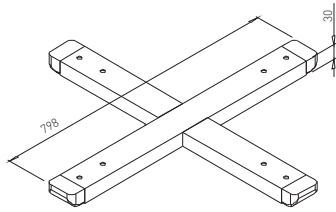

INDEPENDENT TABLE BASES ✕

BOMA for table tops up to $\varnothing 1300$ mm and up to 1050×1050 mm

CROSS BOMA 800

✕ ART. 30013
RAL 9006G

✕ OTHER COLOURS
made to order