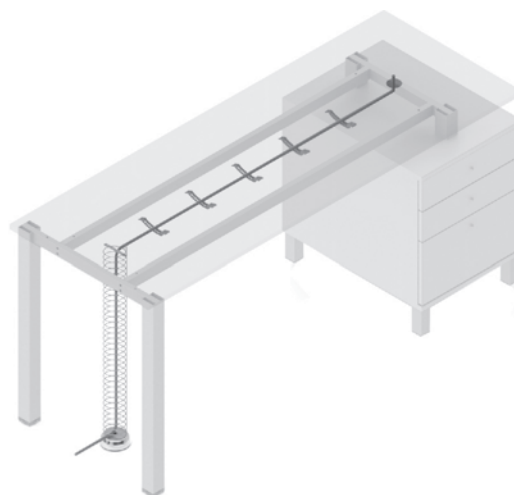

CABLE TUBE $\phi 72$

✕ ART. 30077
RAL 9006G

✕ OTHER COLOURS
made to order