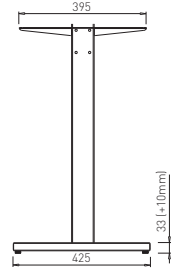

TILL T 400

✕ ART. 31272
RAL 9006G

✕ OTHER COLOURS
made to order