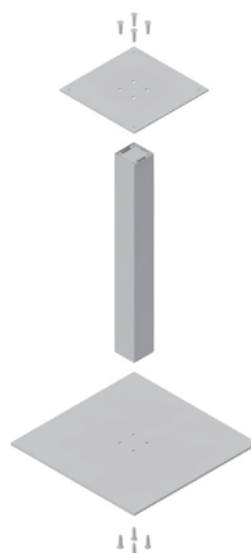

PLATE GAST 500 x 500

✘ ART. 31247
RAL 9006G

✘ OTHER COLOURS
made to order